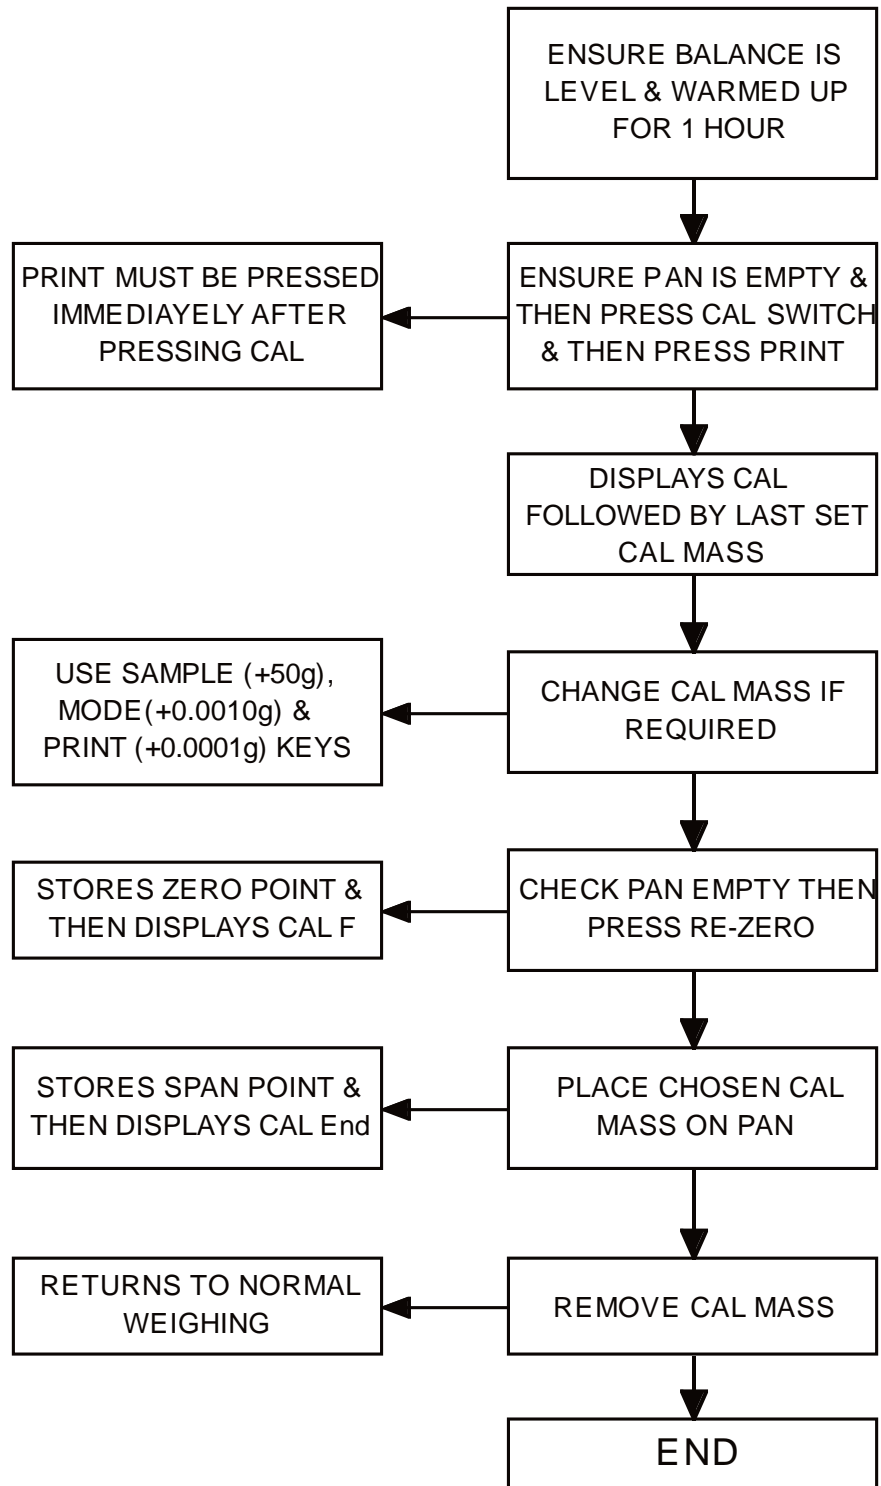

Simple Calibration Flow Chart

Simple Calibration Flow Chart

Simple Calibration Flow Chart

Simple Calibration Flow Chart

EK-G/EW-G Series

Simple Calibration Flow Chart

Simple Calibration Flow Chart

EK-i/EW-i Series

Simple Calibration Flow Chart

Simple Calibration Flow Chart

Simple Calibration Flow Chart

Simple Calibration Flow Chart

Simple Calibration Flow Chart

Simple Calibration Flow Chart

Simple Calibration Flow Chart

Simple Calibration Flow Chart

FZ-CT/FX-CT Series

Simple Calibration Flow Chart

Simple Calibration Flow Chart

FZ-iWP/FX-iWP Series

Simple Calibration Flow Chart

Simple Calibration Flow Chart

Simple Calibration Flow Chart