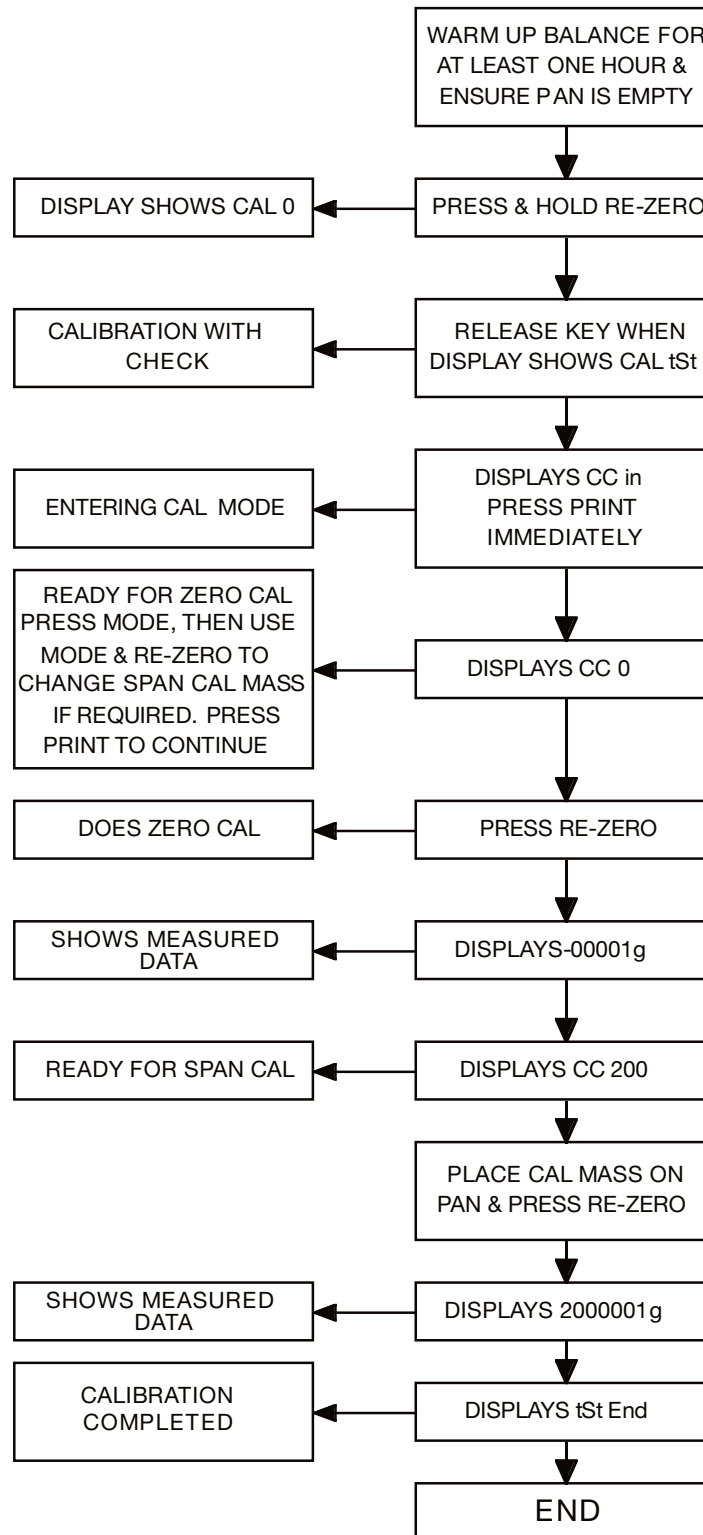

Simple Calibration Flow Chart

Simple Calibration Flow Chart

Simple Calibration Flow Chart

Simple Calibration Flow Chart

Simple Calibration Flow Chart

Simple Calibration Flow Chart

Simple Calibration Flow Chart

Simple Calibration Flow Chart

FZ-CT/FX-CT Series

Simple Calibration Flow Chart

Simple Calibration Flow Chart

FZ-iWP/FX-iWP Series

Simple Calibration Flow Chart

Simple Calibration Flow Chart

Simple Calibration Flow Chart

Simple Calibration Flow Chart

Simple Calibration Flow Chart

Simple Calibration Flow Chart

Simple Calibration Flow Chart

Simple Calibration Flow Chart

Simple Calibration Flow Chart

HF/HF-G/HP Series

Simple Calibration Flow Chart