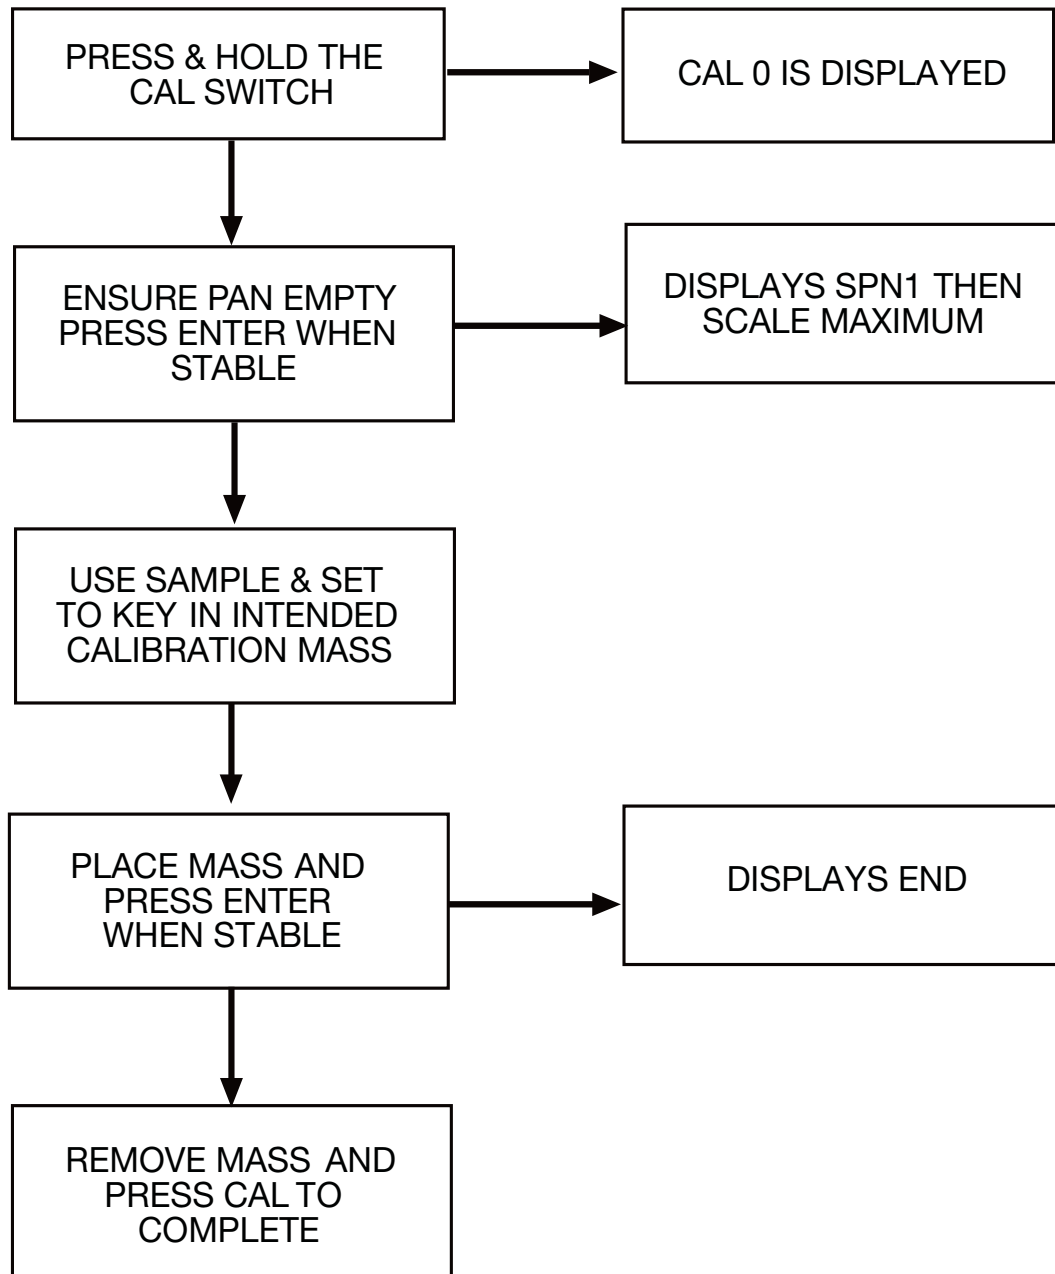

Simple Calibration Flow Chart

Simple Calibration Flow Chart

Simple Calibration Flow Chart

Simple Calibration Flow Chart

Simple Calibration Flow Chart

Simple Calibration Flow Chart

Simple Calibration Flow Chart

Simple Calibration Flow Chart

Simple Calibration Flow Chart

HL-WP Series

Simple Calibration Flow Chart

Simple Calibration Flow Chart

HV/HW Series

Simple Calibration Flow Chart

Simple Calibration Flow Chart