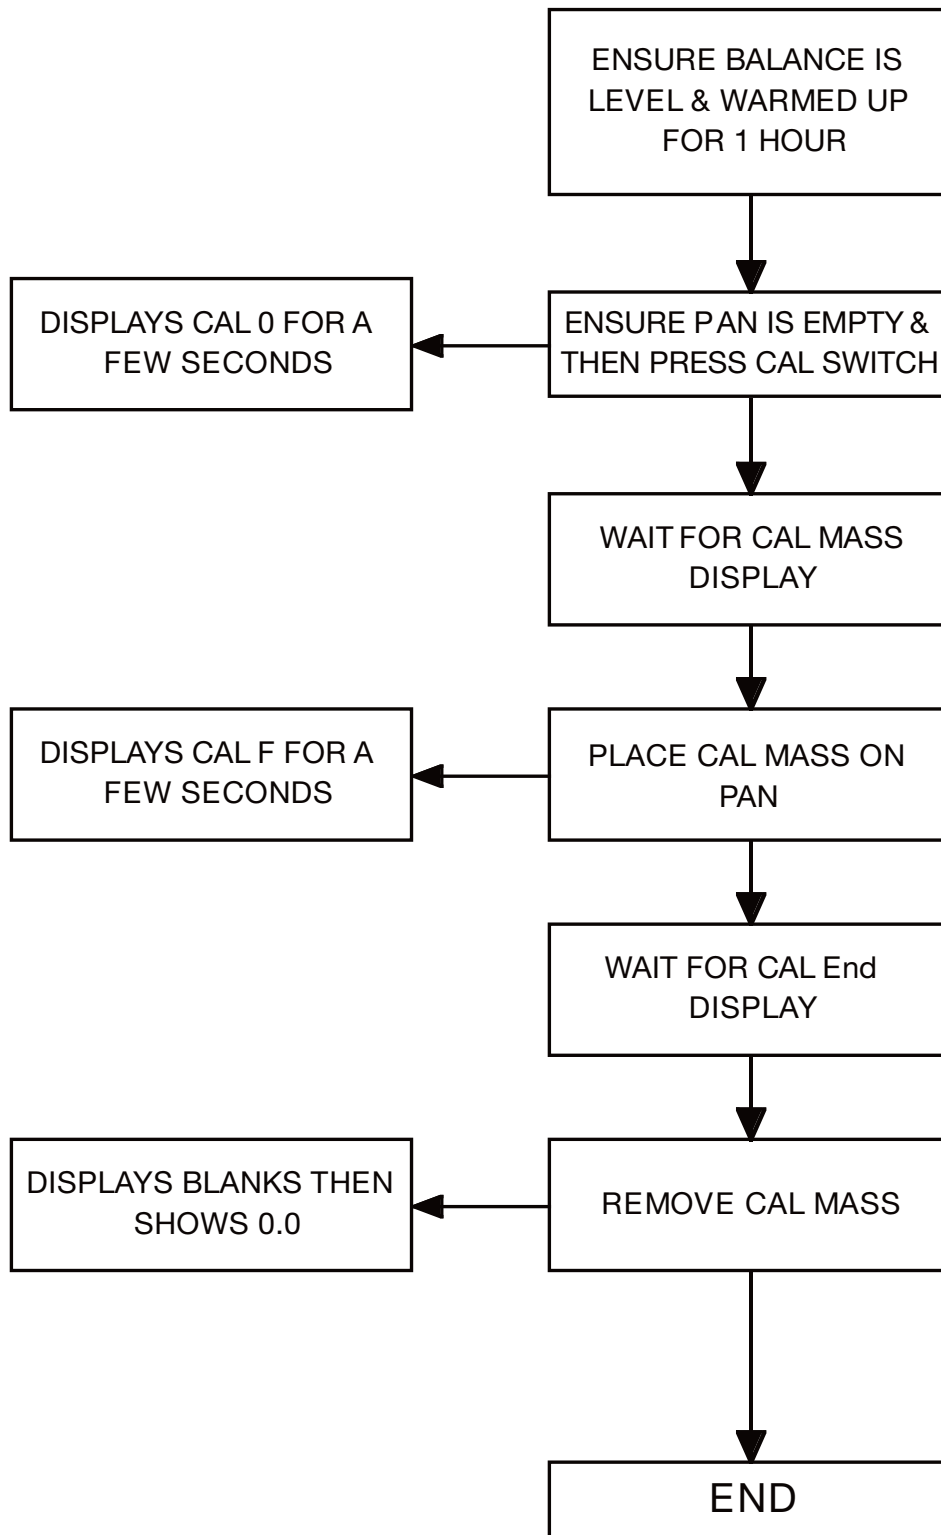

Simple Calibration Flow Chart

Simple Calibration Flow Chart

Simple Calibration Flow Chart

Simple Calibration Flow Chart

EK-G/EW-G Series

Simple Calibration Flow Chart

Simple Calibration Flow Chart

EK-i/EW-i Series

Simple Calibration Flow Chart

Simple Calibration Flow Chart

Simple Calibration Flow Chart

Simple Calibration Flow Chart

Simple Calibration Flow Chart

Simple Calibration Flow Chart

Simple Calibration Flow Chart

Simple Calibration Flow Chart

FZ-CT/FX-CT Series

Simple Calibration Flow Chart

Simple Calibration Flow Chart

FZ-iWP/FX-iWP Series

Simple Calibration Flow Chart

Simple Calibration Flow Chart

Simple Calibration Flow Chart