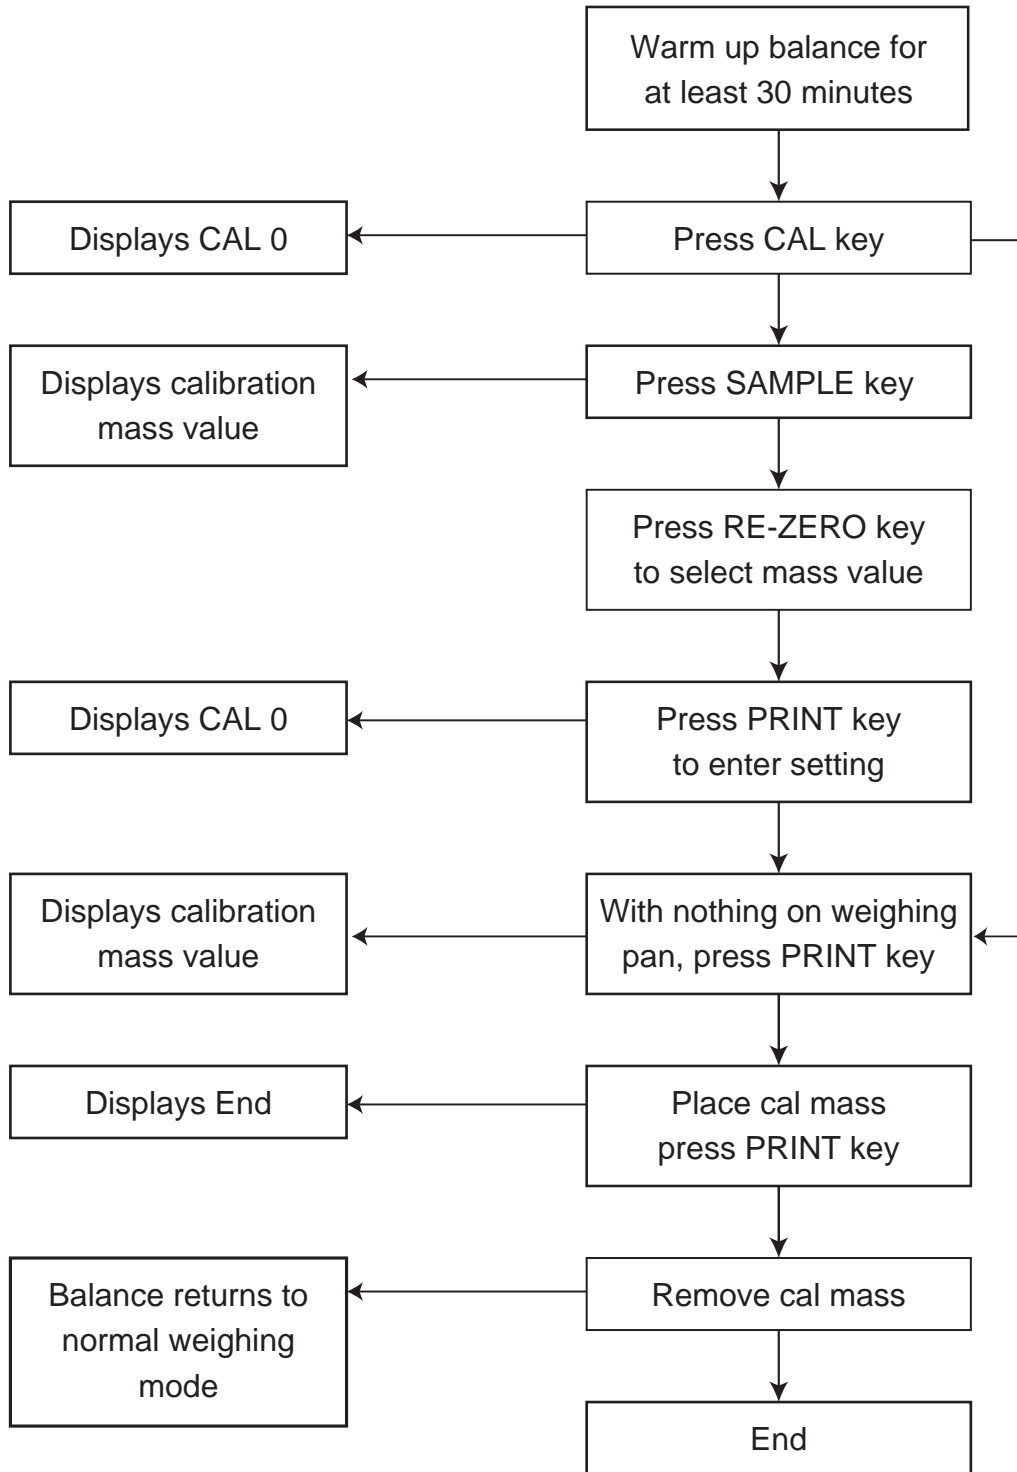

Simple Calibration Flow Chart

Simple Calibration Flow Chart

Simple Calibration Flow Chart

Simple Calibration Flow Chart

EK-G/EW-G Series

Simple Calibration Flow Chart

Simple Calibration Flow Chart

EK-i/EW-i Series

Simple Calibration Flow Chart

Simple Calibration Flow Chart

Simple Calibration Flow Chart

Simple Calibration Flow Chart

Simple Calibration Flow Chart

Simple Calibration Flow Chart

Simple Calibration Flow Chart