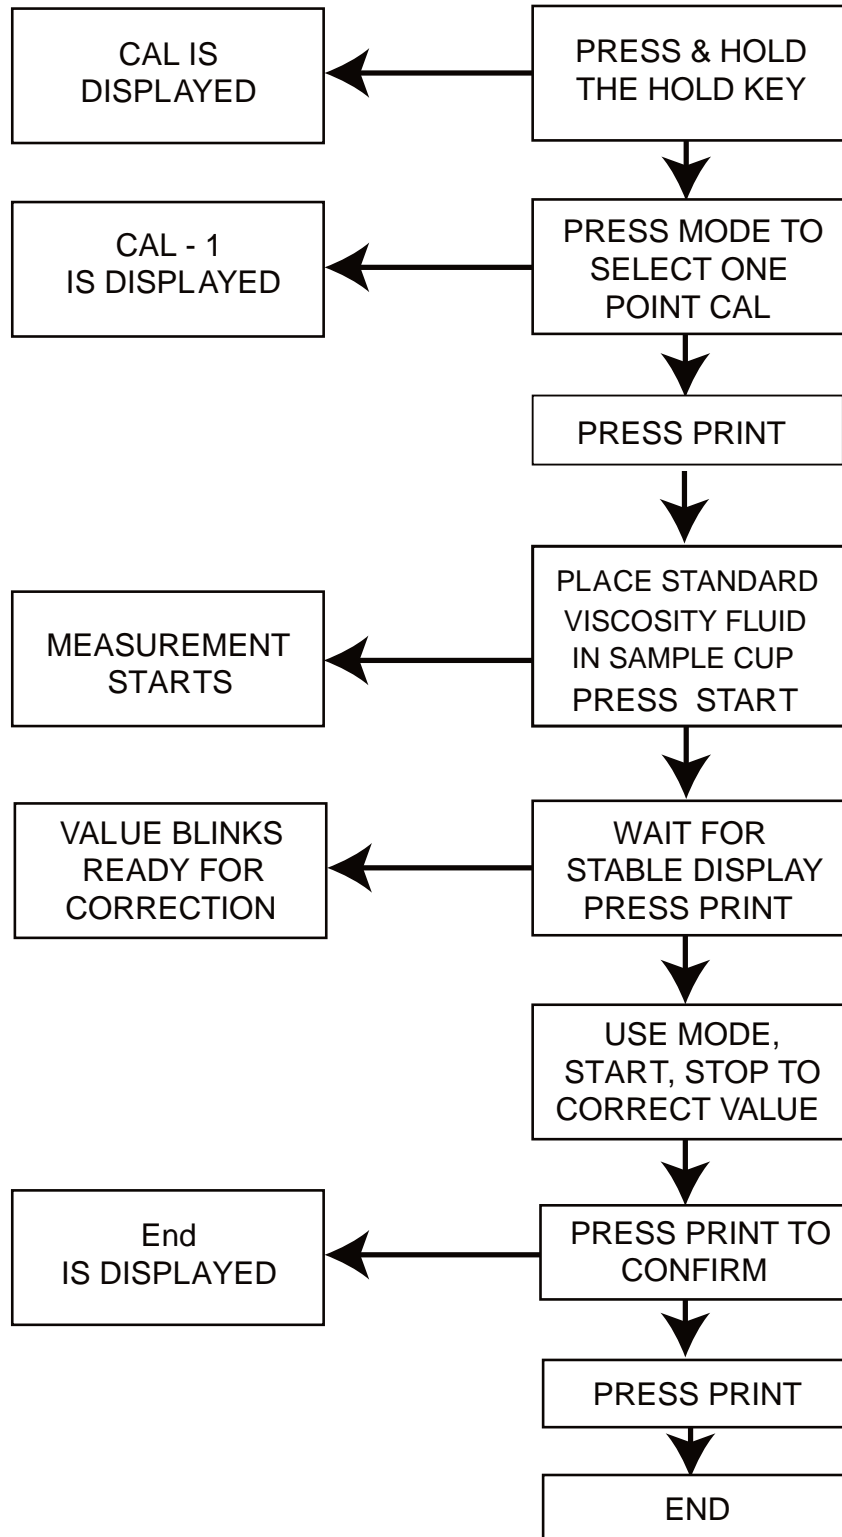

Simple Calibration Flow Chart

Simple Calibration Flow Chart

Simple Calibration Flow Chart

Simple Calibration Flow Chart

Simple Calibration Flow Chart

Simple Calibration Flow Chart

Simple Calibration Flow Chart

Simple Calibration Flow Chart

Simple Calibration Flow Chart

Simple Calibration Flow Chart

Simple Calibration Flow Chart

SV/SV-A Series

Simple Calibration Flow Chart

Simplified Calibration
(For the SV-10/1A/10A Only)