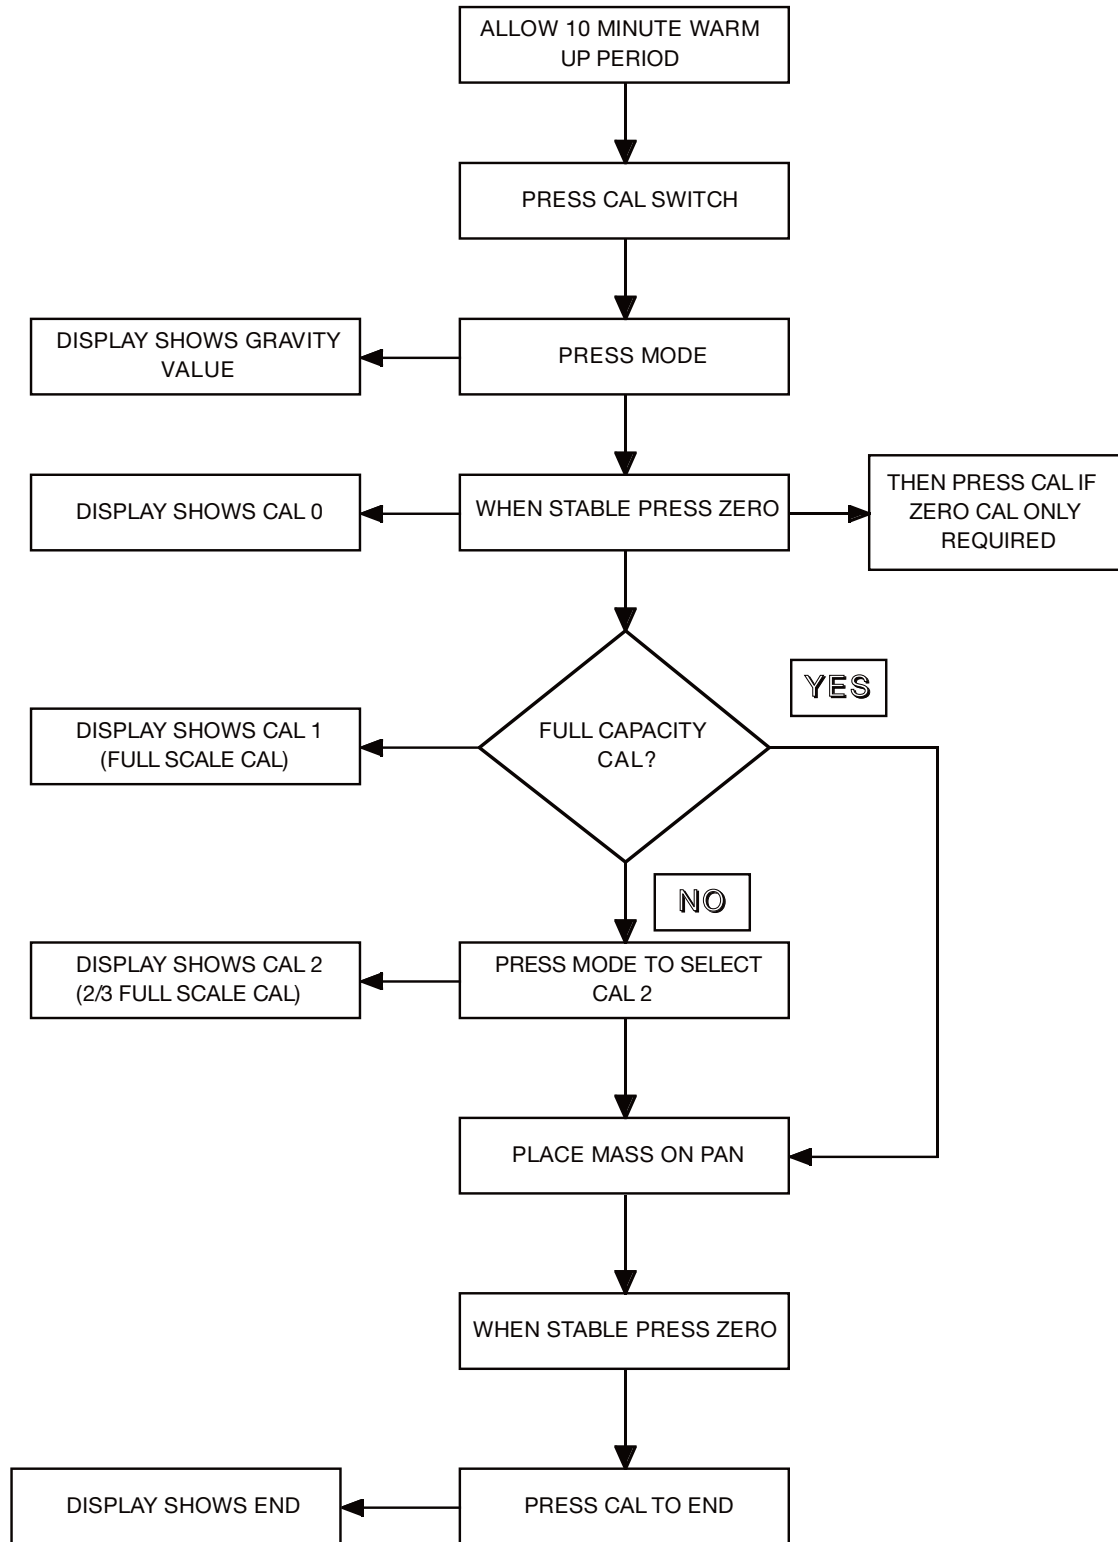

Simple Calibration Flow Chart

Simple Calibration Flow Chart

Simple Calibration Flow Chart

Simple Calibration Flow Chart

Simple Calibration Flow Chart

Simple Calibration Flow Chart

Simple Calibration Flow Chart

Simple Calibration Flow Chart

Simple Calibration Flow Chart

HL-WP Series

Simple Calibration Flow Chart

Simple Calibration Flow Chart

HV/HW Series

Simple Calibration Flow Chart

Simple Calibration Flow Chart