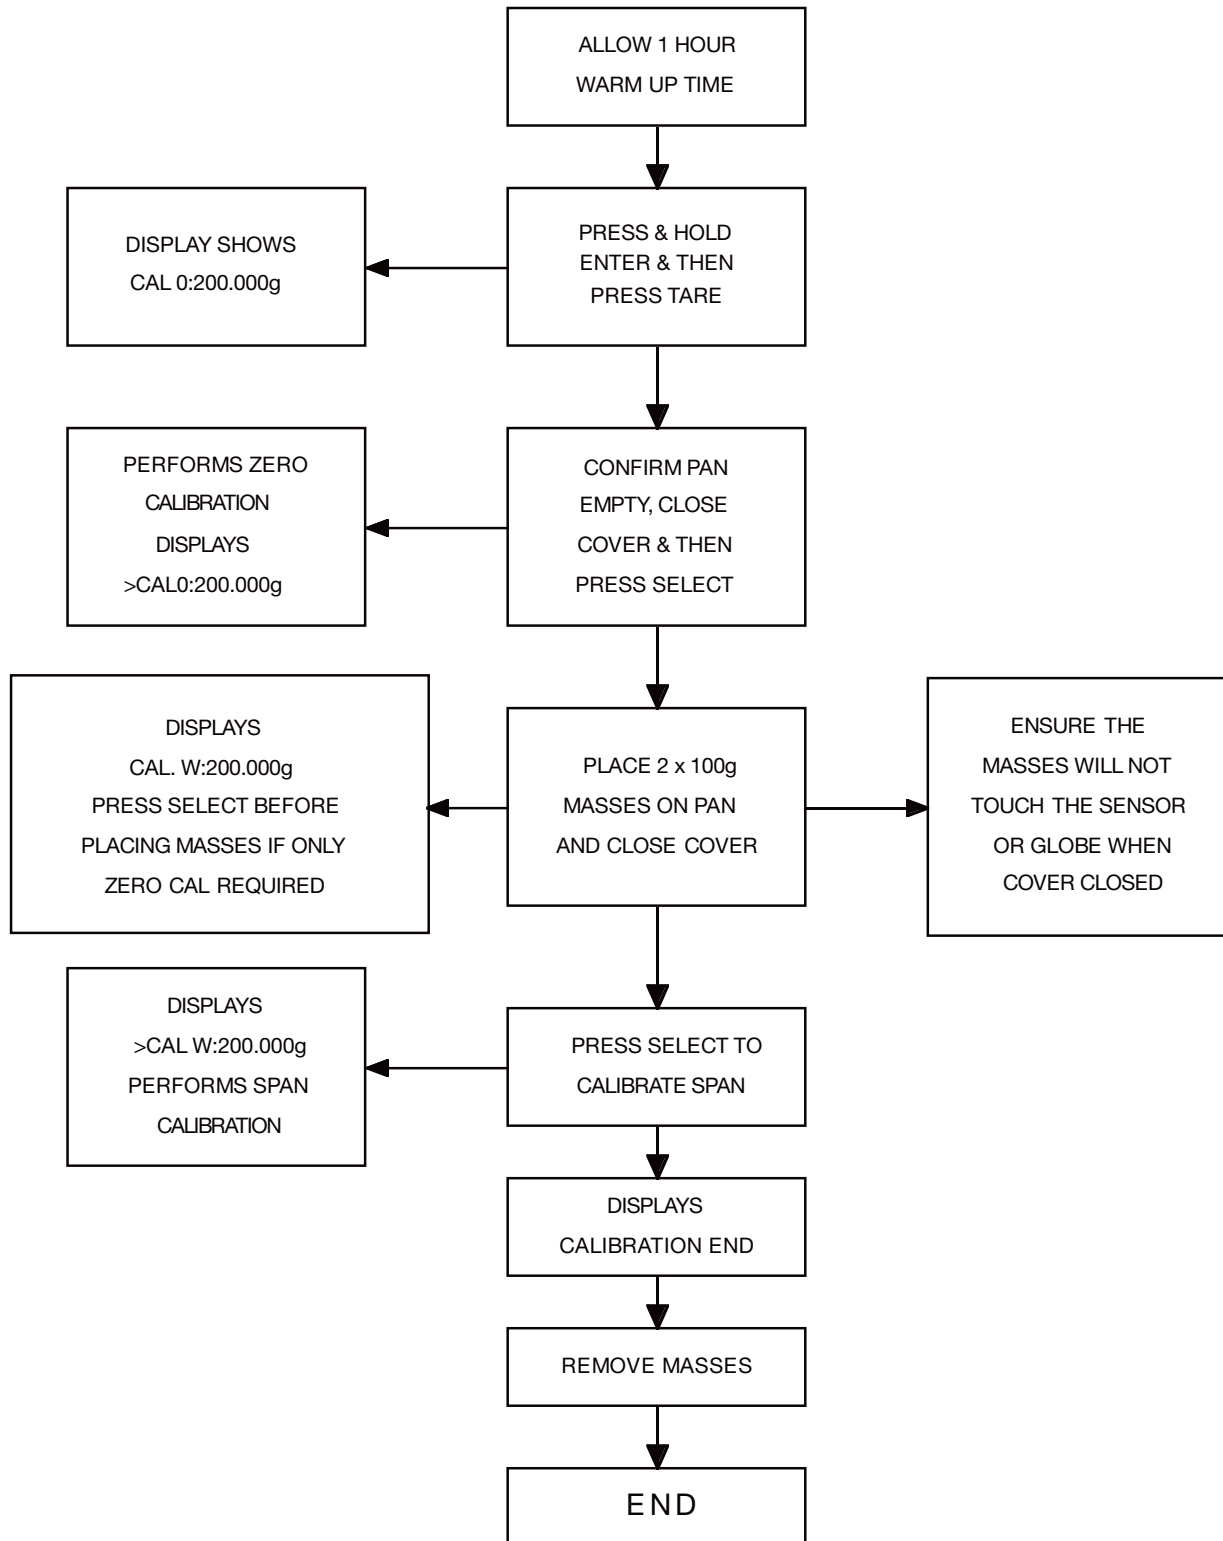

Simple Calibration Flow Chart

Simple Calibration Flow Chart

Simple Calibration Flow Chart

Simple Calibration Flow Chart

Simple Calibration Flow Chart

Simple Calibration Flow Chart

Simple Calibration Flow Chart

Simple Calibration Flow Chart

Simple Calibration Flow Chart

Simple Calibration Flow Chart

Simple Calibration Flow Chart

SV/SV-A Series

Simple Calibration Flow Chart

Simplified Calibration
(For the SV-10/1A/10A Only)