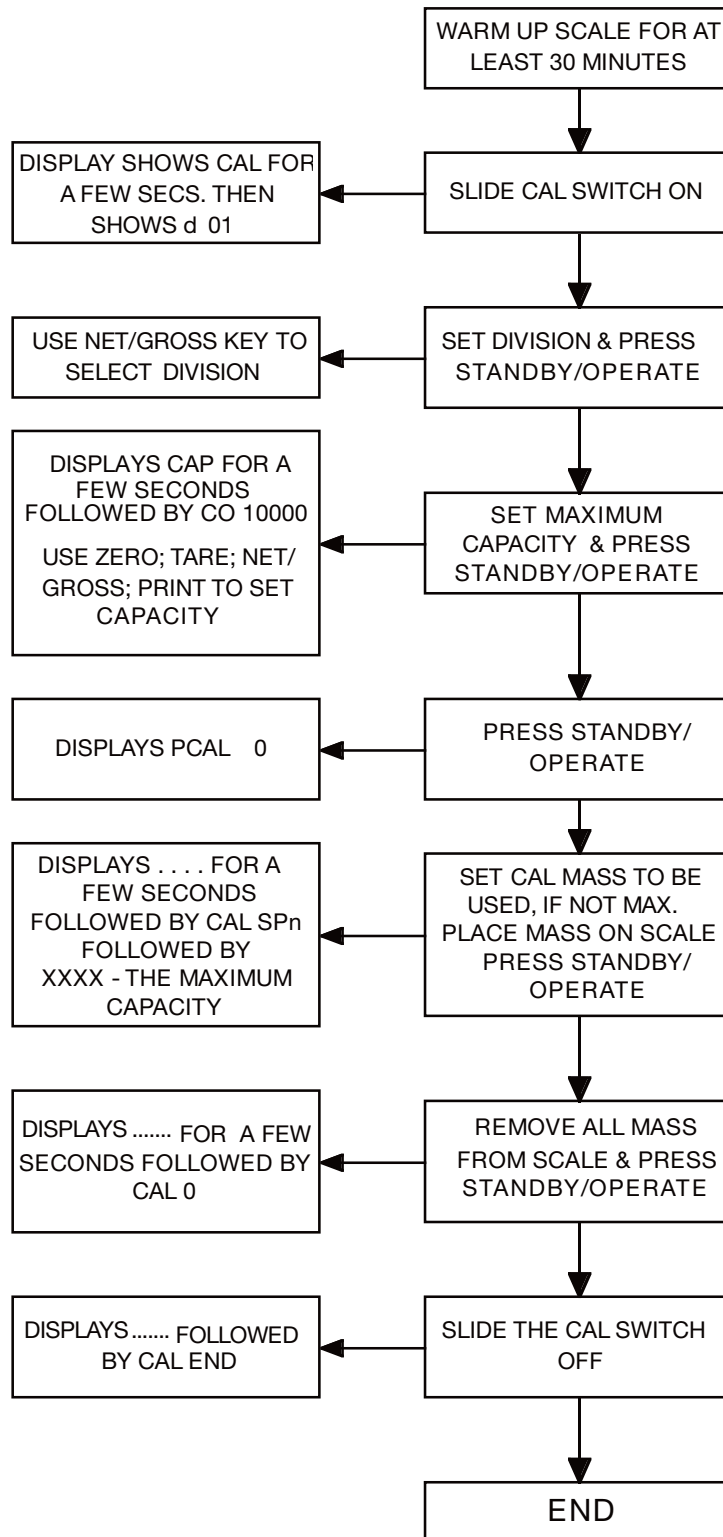

Simple Calibration Flow Chart

Simple Calibration Flow Chart

HL-WP Series

Simple Calibration Flow Chart

Simple Calibration Flow Chart

HV/HW Series

Simple Calibration Flow Chart

Simple Calibration Flow Chart

Simple Calibration Flow Chart

Simple Calibration Flow Chart

Simple Calibration Flow Chart

Simple Calibration Flow Chart

Simple Calibration Flow Chart

Simple Calibration Flow Chart

Simple Calibration Flow Chart