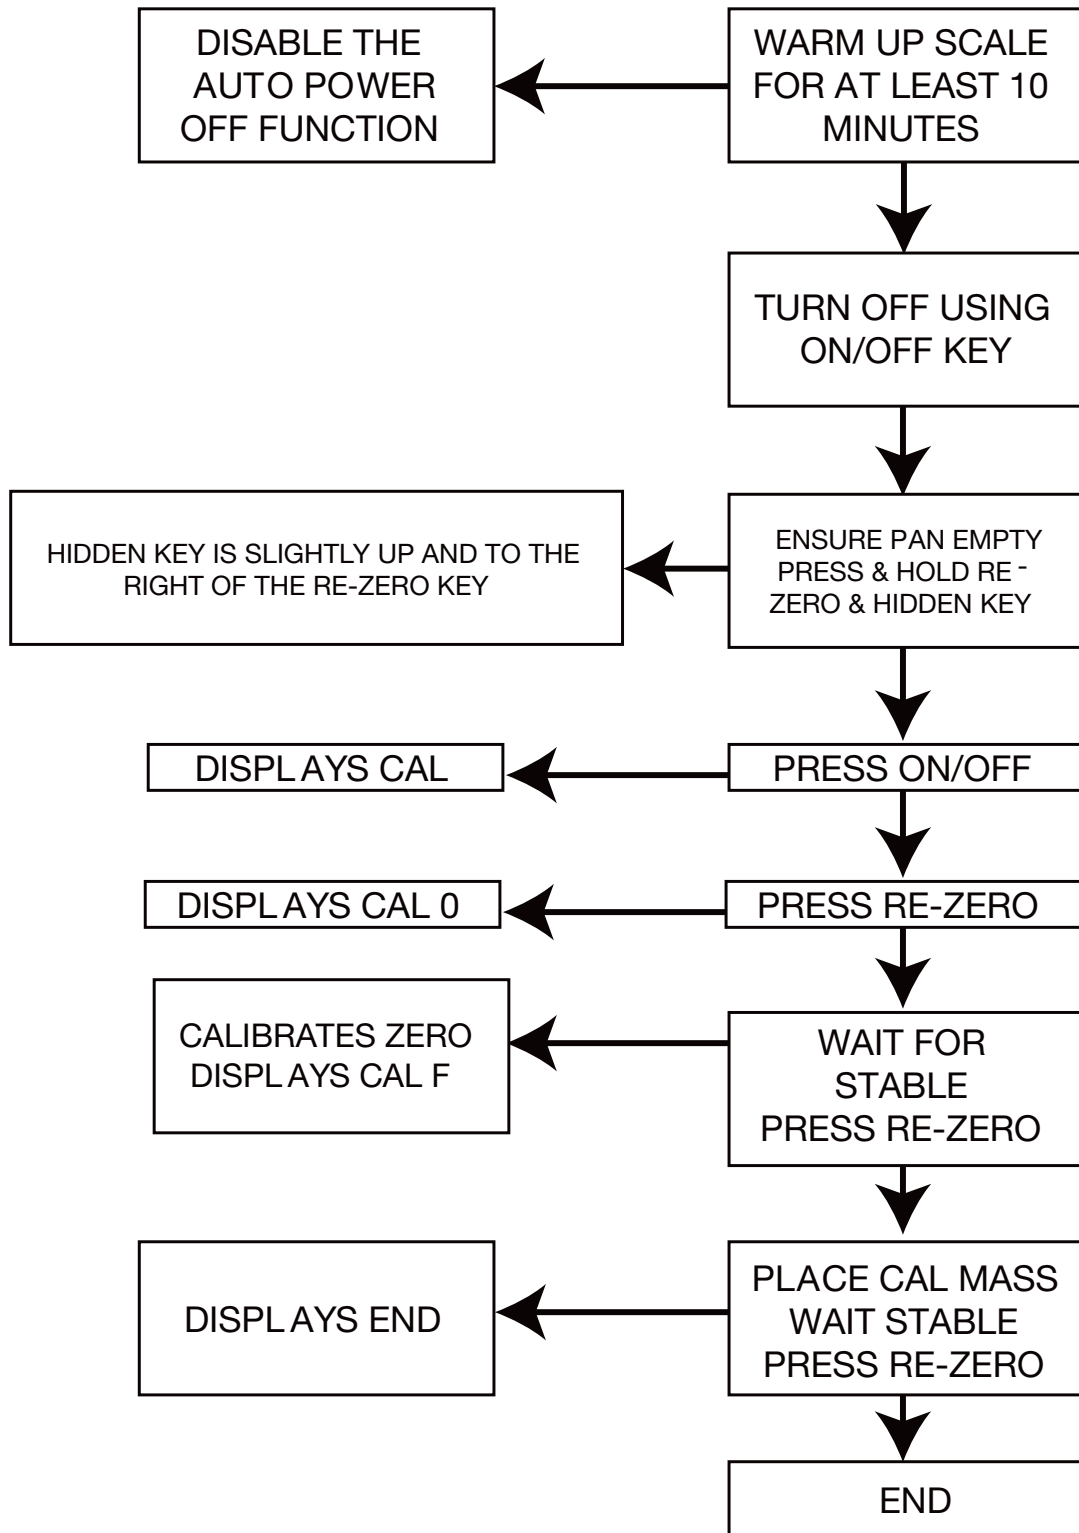

Simple Calibration Flow Chart

HL-WP Series