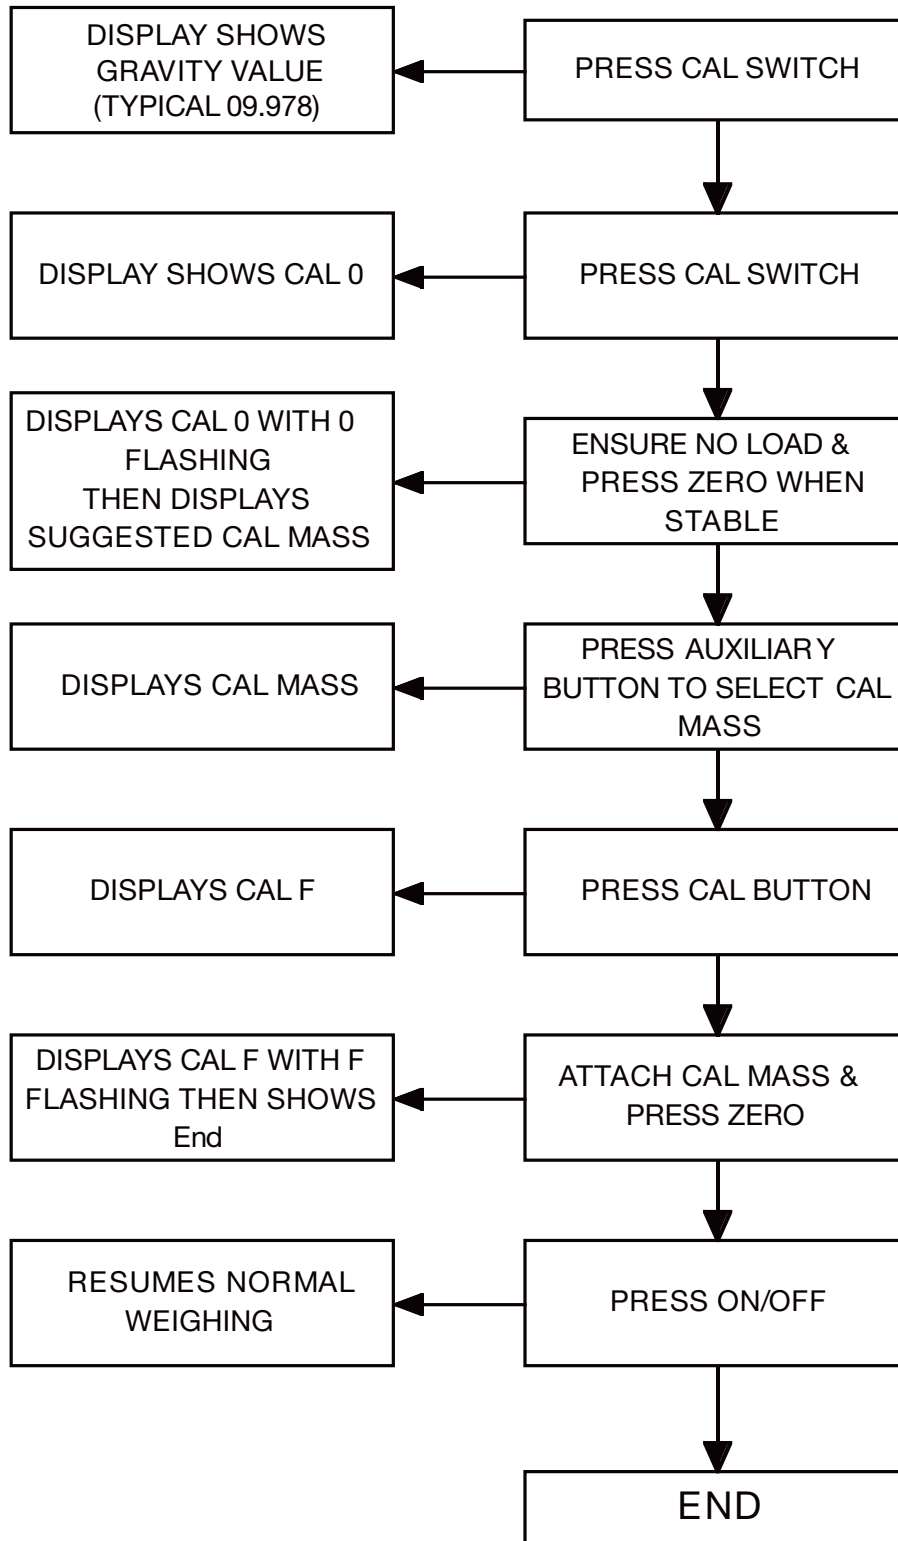

Simple Calibration Flow Chart