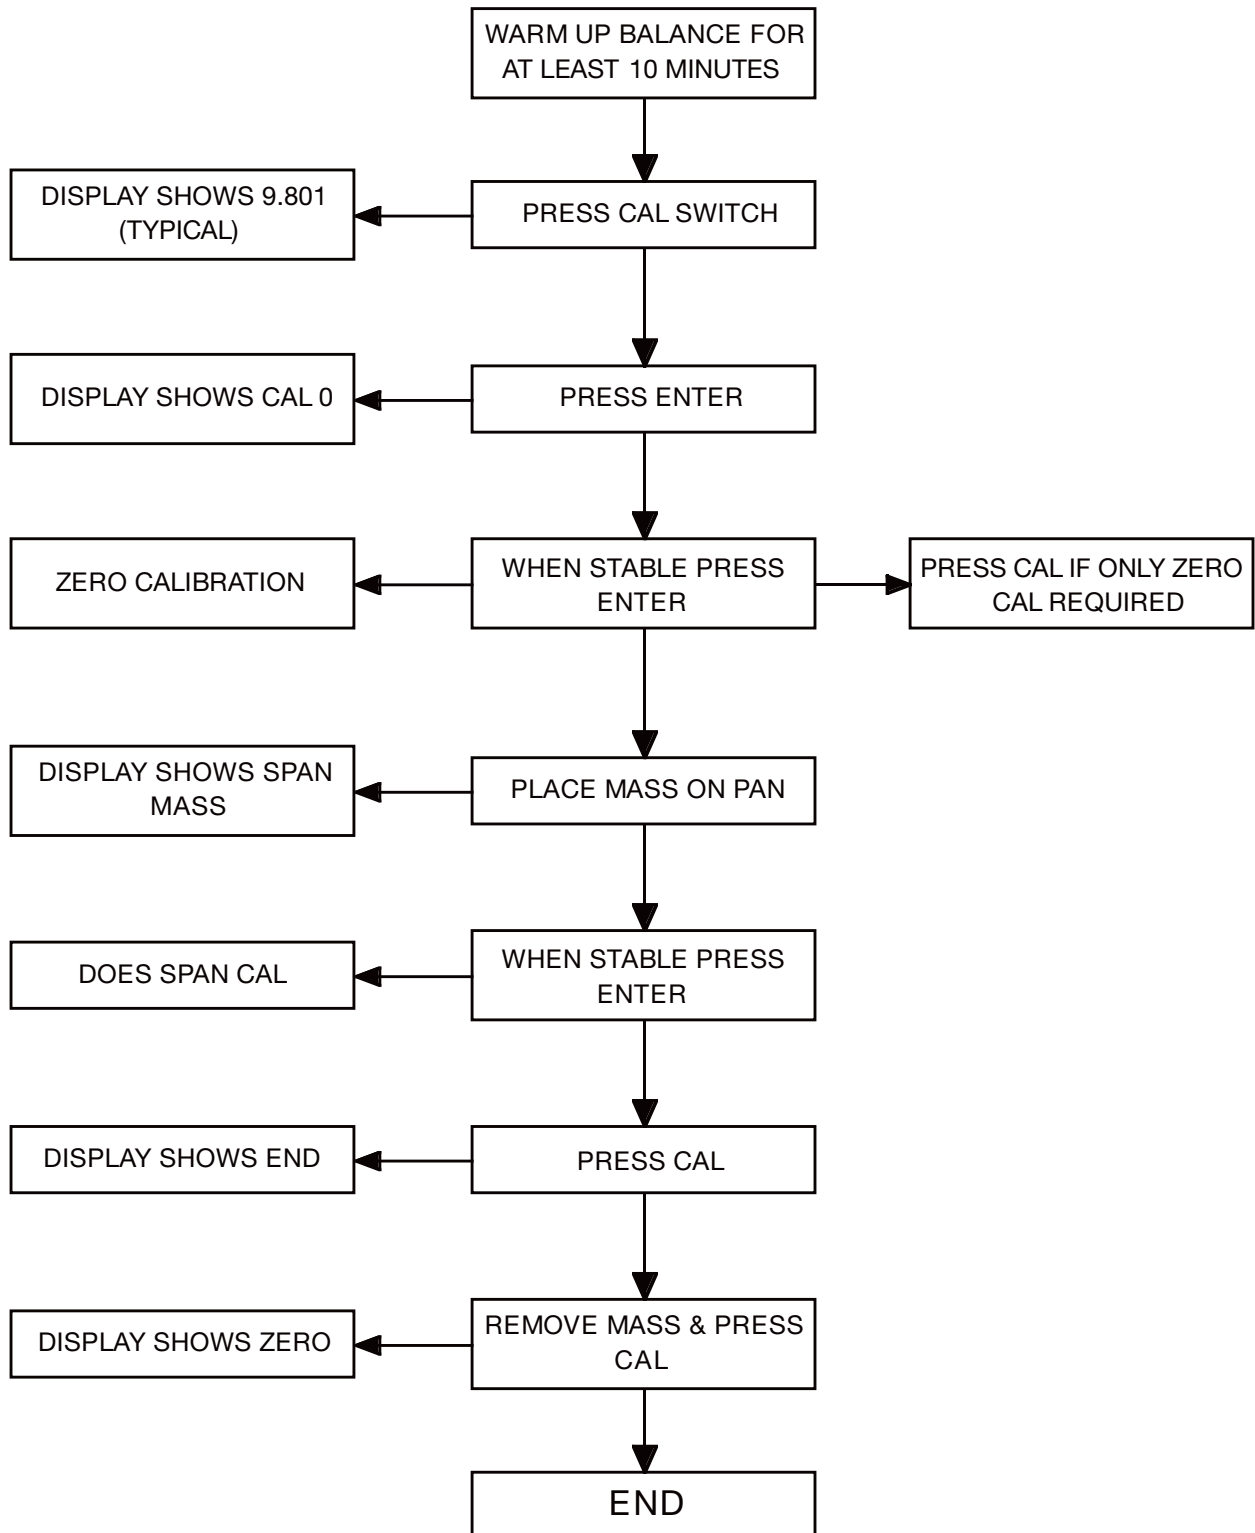

Simple Calibration Flow Chart

Simple Calibration Flow Chart

Simple Calibration Flow Chart

Simple Calibration Flow Chart

EK-G/EW-G Series

Simple Calibration Flow Chart

Simple Calibration Flow Chart

EK-i/EW-i Series

Simple Calibration Flow Chart

Simple Calibration Flow Chart

Simple Calibration Flow Chart

Simple Calibration Flow Chart

Simple Calibration Flow Chart

Simple Calibration Flow Chart

Simple Calibration Flow Chart