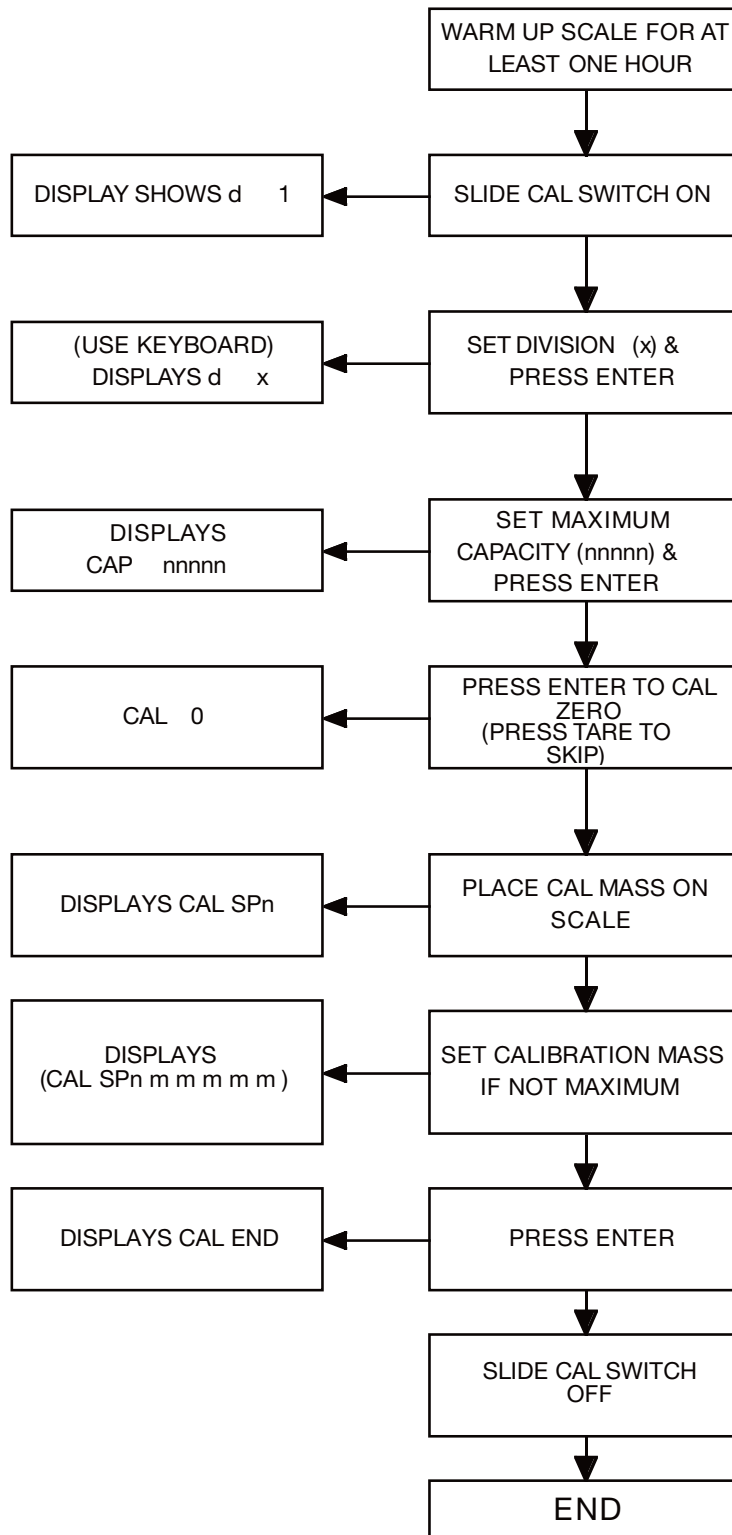

Simple Calibration Flow Chart

Simple Calibration Flow Chart

HL-WP Series

Simple Calibration Flow Chart

Simple Calibration Flow Chart

HV/HW Series

Simple Calibration Flow Chart

Simple Calibration Flow Chart

Simple Calibration Flow Chart

Simple Calibration Flow Chart

Simple Calibration Flow Chart

Simple Calibration Flow Chart

Simple Calibration Flow Chart

Simple Calibration Flow Chart

Simple Calibration Flow Chart