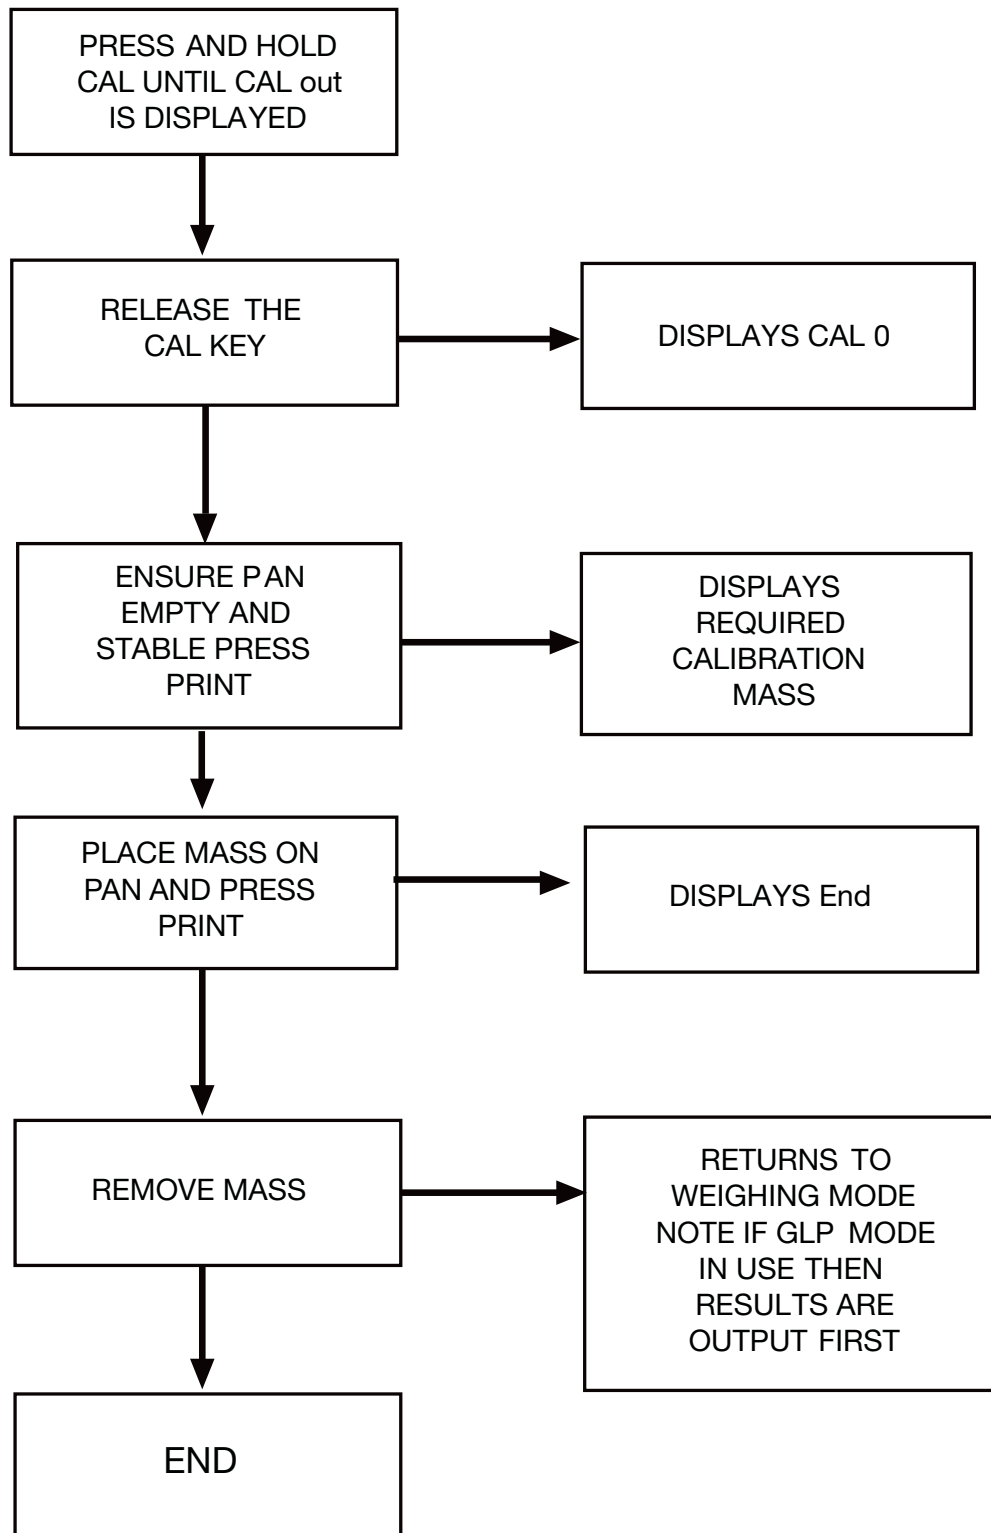

Simple Calibration Flow Chart

Simple Calibration Flow Chart

Simple Calibration Flow Chart

Simple Calibration Flow Chart

Simple Calibration Flow Chart

Simple Calibration Flow Chart

Simple Calibration Flow Chart

Simple Calibration Flow Chart

FZ-CT/FX-CT Series

Simple Calibration Flow Chart

Simple Calibration Flow Chart

FZ-iWP/FX-iWP Series

Simple Calibration Flow Chart

Simple Calibration Flow Chart

Simple Calibration Flow Chart