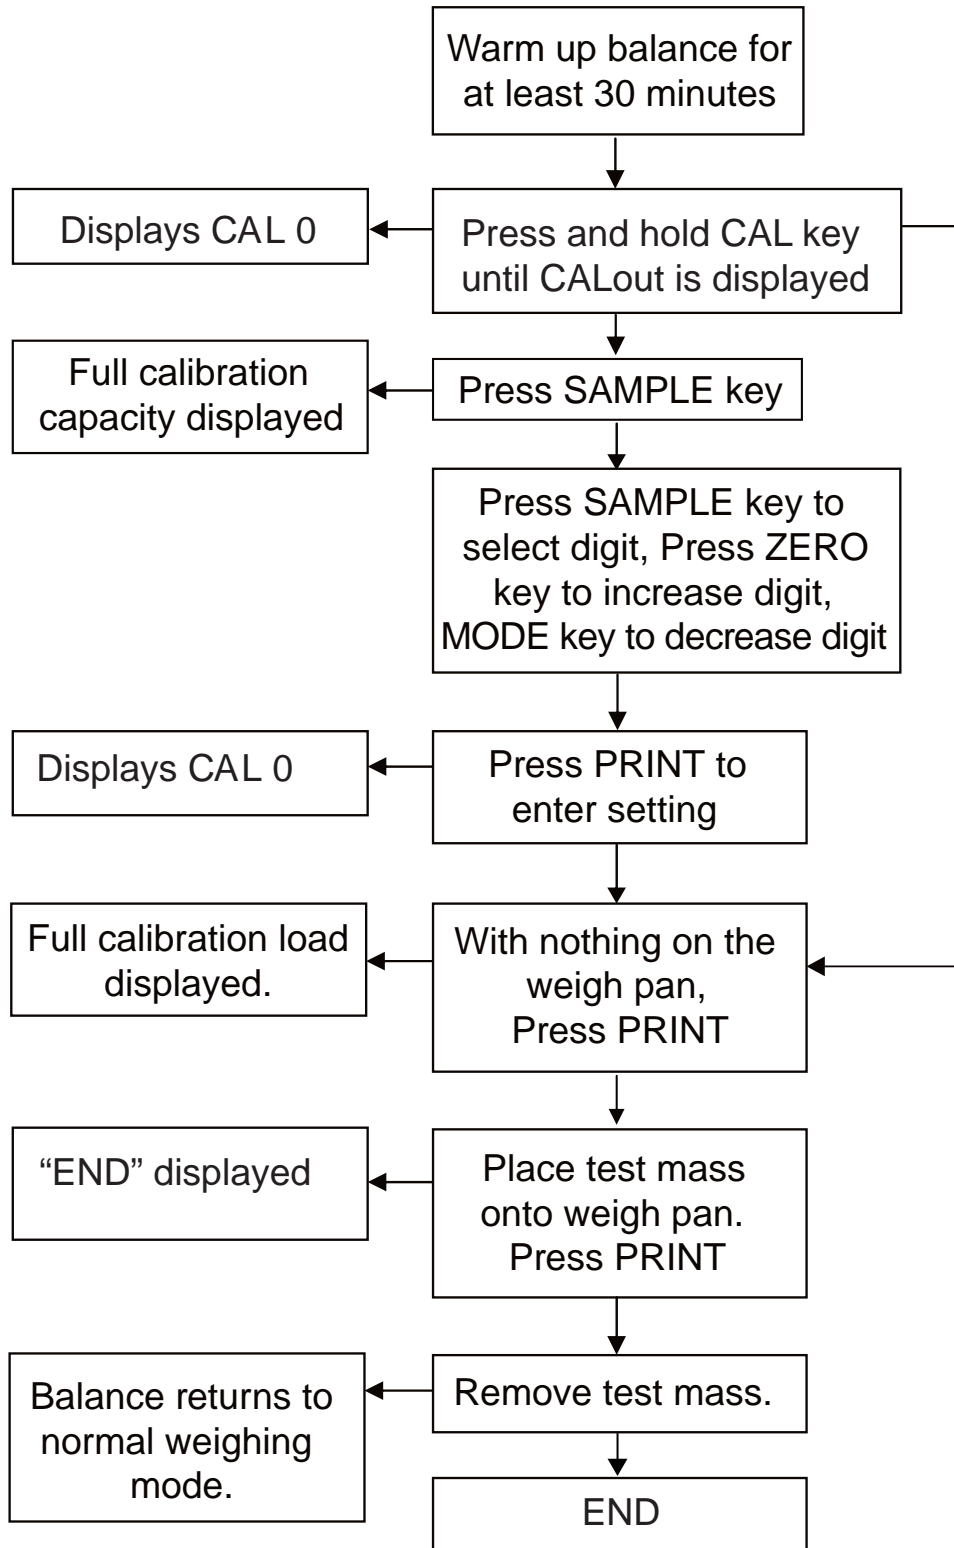

Simple Calibration Flow Chart

Simple Calibration Flow Chart

Simple Calibration Flow Chart

Simple Calibration Flow Chart

Simple Calibration Flow Chart

Simple Calibration Flow Chart

Simple Calibration Flow Chart

Simple Calibration Flow Chart

FZ-CT/FX-CT Series

Simple Calibration Flow Chart

Simple Calibration Flow Chart

FZ-iWP/FX-iWP Series

Simple Calibration Flow Chart

Simple Calibration Flow Chart

Simple Calibration Flow Chart

Simple Calibration Flow Chart

Simple Calibration Flow Chart

Simple Calibration Flow Chart

Simple Calibration Flow Chart

Simple Calibration Flow Chart

Simple Calibration Flow Chart

HF/HF-G/HP Series

Simple Calibration Flow Chart