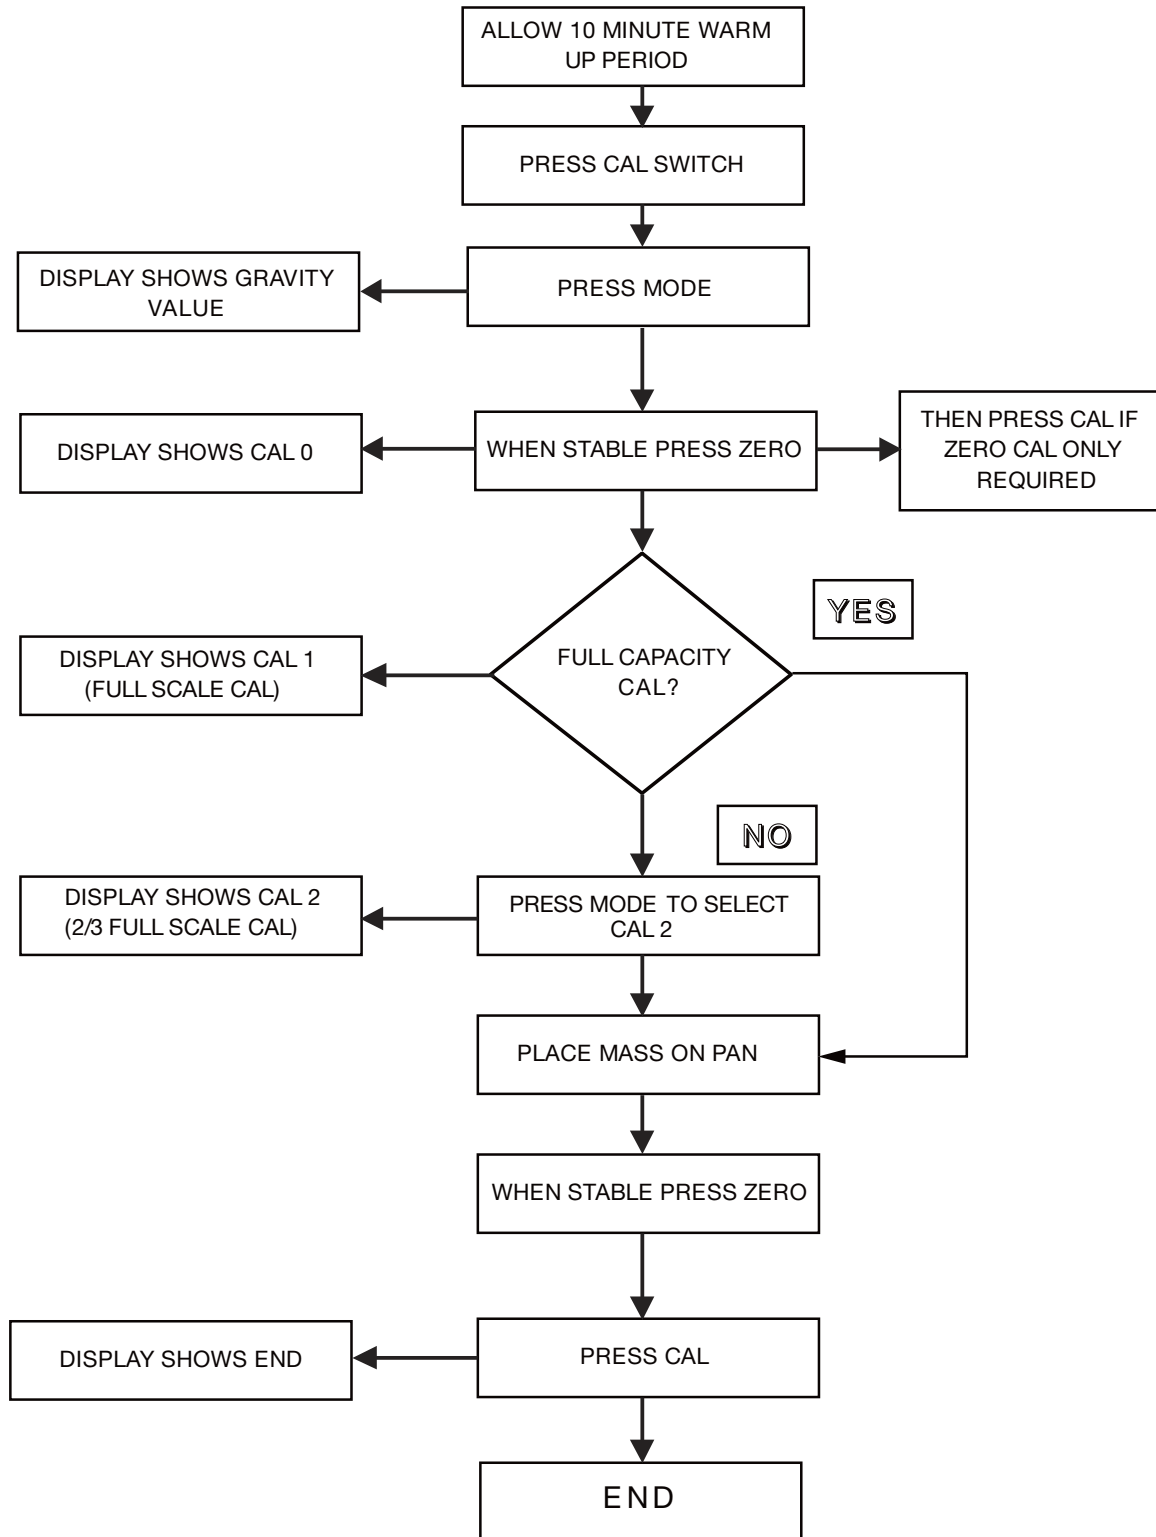

Simple Calibration Flow Chart

Simple Calibration Flow Chart

Simple Calibration Flow Chart

Simple Calibration Flow Chart

Simple Calibration Flow Chart

Simple Calibration Flow Chart

Simple Calibration Flow Chart

Simple Calibration Flow Chart

Simple Calibration Flow Chart

FS/FS-KL Series

Simple Calibration Flow Chart

Simple Calibration Flow Chart

Simple Calibration Flow Chart

Simple Calibration Flow Chart

Simple Calibration Flow Chart

Simple Calibration Flow Chart

Simple Calibration Flow Chart

HL-WP Series

Simple Calibration Flow Chart

Simple Calibration Flow Chart

HV/HW Series

Simple Calibration Flow Chart

Simple Calibration Flow Chart