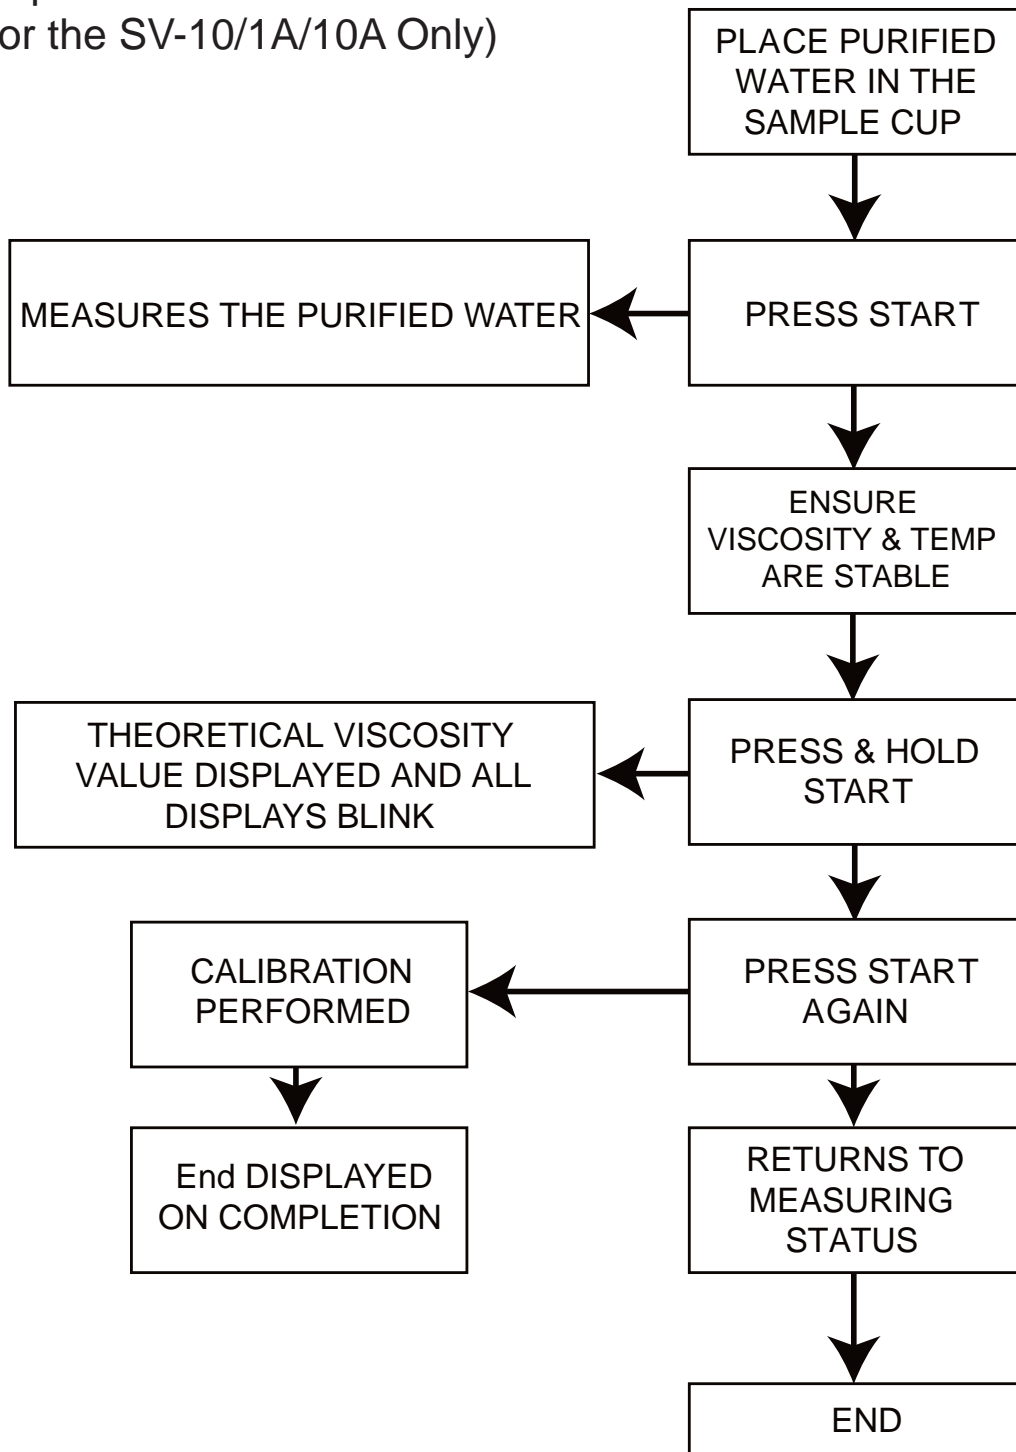

Simple Calibration Flow Chart

Simple Calibration Flow Chart

Simple Calibration Flow Chart

Simple Calibration Flow Chart

Simple Calibration Flow Chart

Simple Calibration Flow Chart

Simple Calibration Flow Chart

Simple Calibration Flow Chart

Simple Calibration Flow Chart

Simple Calibration Flow Chart

Simple Calibration Flow Chart

SV/SV-A Series

Simple Calibration Flow Chart

Simplified Calibration
(For the SV-10/1A/10A Only)