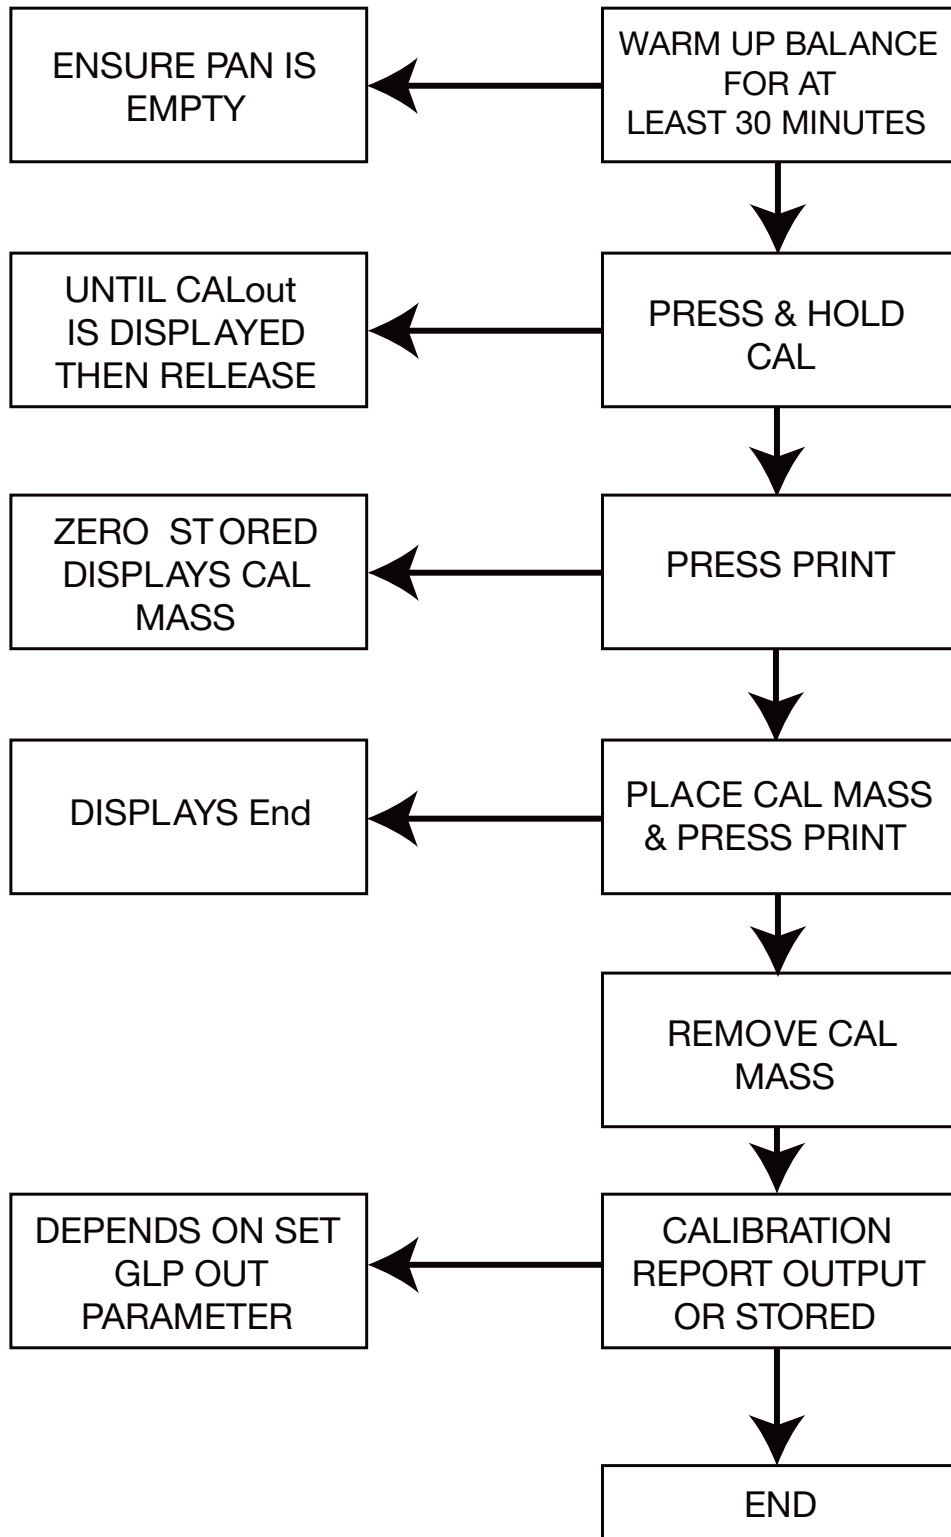

Simple Calibration Flow Chart

Simple Calibration Flow Chart

Simple Calibration Flow Chart

Simple Calibration Flow Chart

Simple Calibration Flow Chart

Simple Calibration Flow Chart

Simple Calibration Flow Chart

Simple Calibration Flow Chart

FZ-CT/FX-CT Series

Simple Calibration Flow Chart

Simple Calibration Flow Chart

FZ-iWP/FX-iWP Series

Simple Calibration Flow Chart

Simple Calibration Flow Chart

Simple Calibration Flow Chart

Simple Calibration Flow Chart

Simple Calibration Flow Chart

Simple Calibration Flow Chart

Simple Calibration Flow Chart

Simple Calibration Flow Chart

Simple Calibration Flow Chart

HF/HF-G/HP Series

Simple Calibration Flow Chart