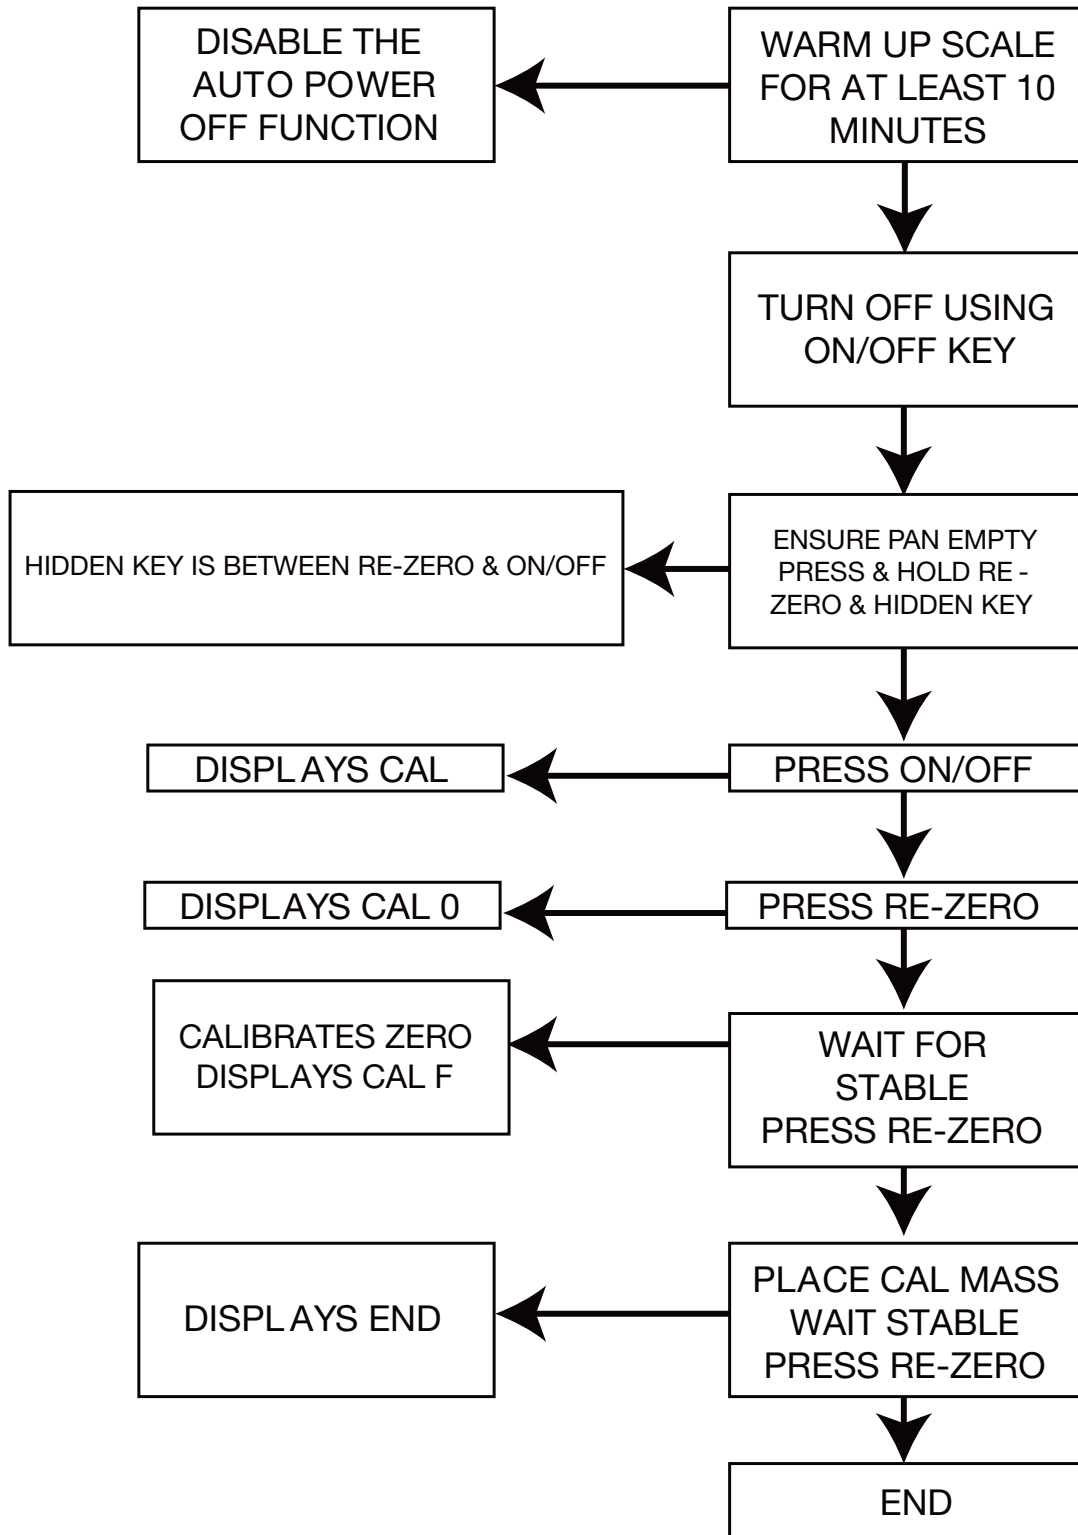

Simple Calibration Flow Chart

Simple Calibration Flow Chart

Simple Calibration Flow Chart

Simple Calibration Flow Chart

Simple Calibration Flow Chart

Simple Calibration Flow Chart

Simple Calibration Flow Chart

Simple Calibration Flow Chart

Simple Calibration Flow Chart

FS/FS-KL Series

Simple Calibration Flow Chart

Simple Calibration Flow Chart

Simple Calibration Flow Chart

Simple Calibration Flow Chart

Simple Calibration Flow Chart