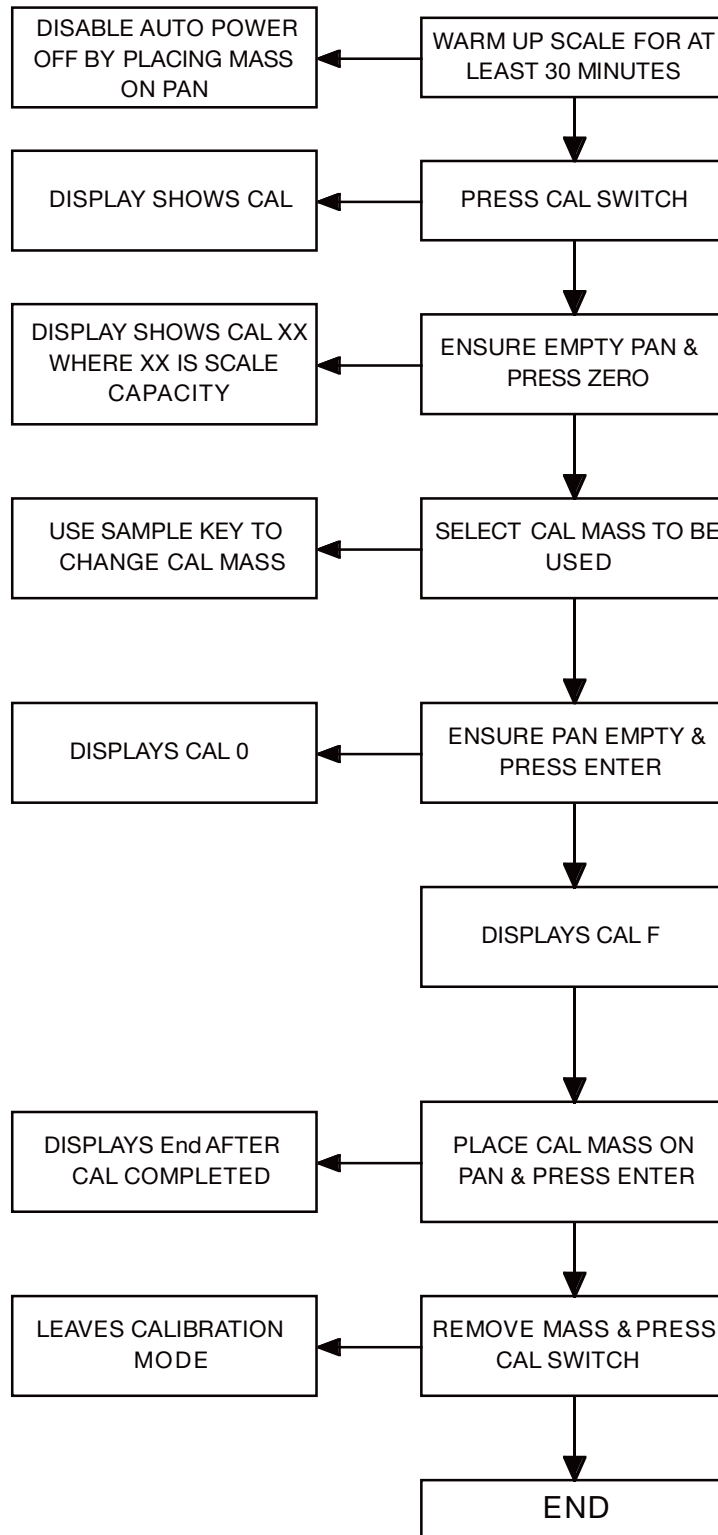

Simple Calibration Flow Chart

Simple Calibration Flow Chart

Simple Calibration Flow Chart

Simple Calibration Flow Chart

Simple Calibration Flow Chart

Simple Calibration Flow Chart

Simple Calibration Flow Chart

Simple Calibration Flow Chart

Simple Calibration Flow Chart

FS/FS-KL Series

Simple Calibration Flow Chart

Simple Calibration Flow Chart

Simple Calibration Flow Chart

Simple Calibration Flow Chart

Simple Calibration Flow Chart

Simple Calibration Flow Chart

Simple Calibration Flow Chart

HL-WP Series

Simple Calibration Flow Chart

Simple Calibration Flow Chart

HV/HW Series

Simple Calibration Flow Chart

Simple Calibration Flow Chart