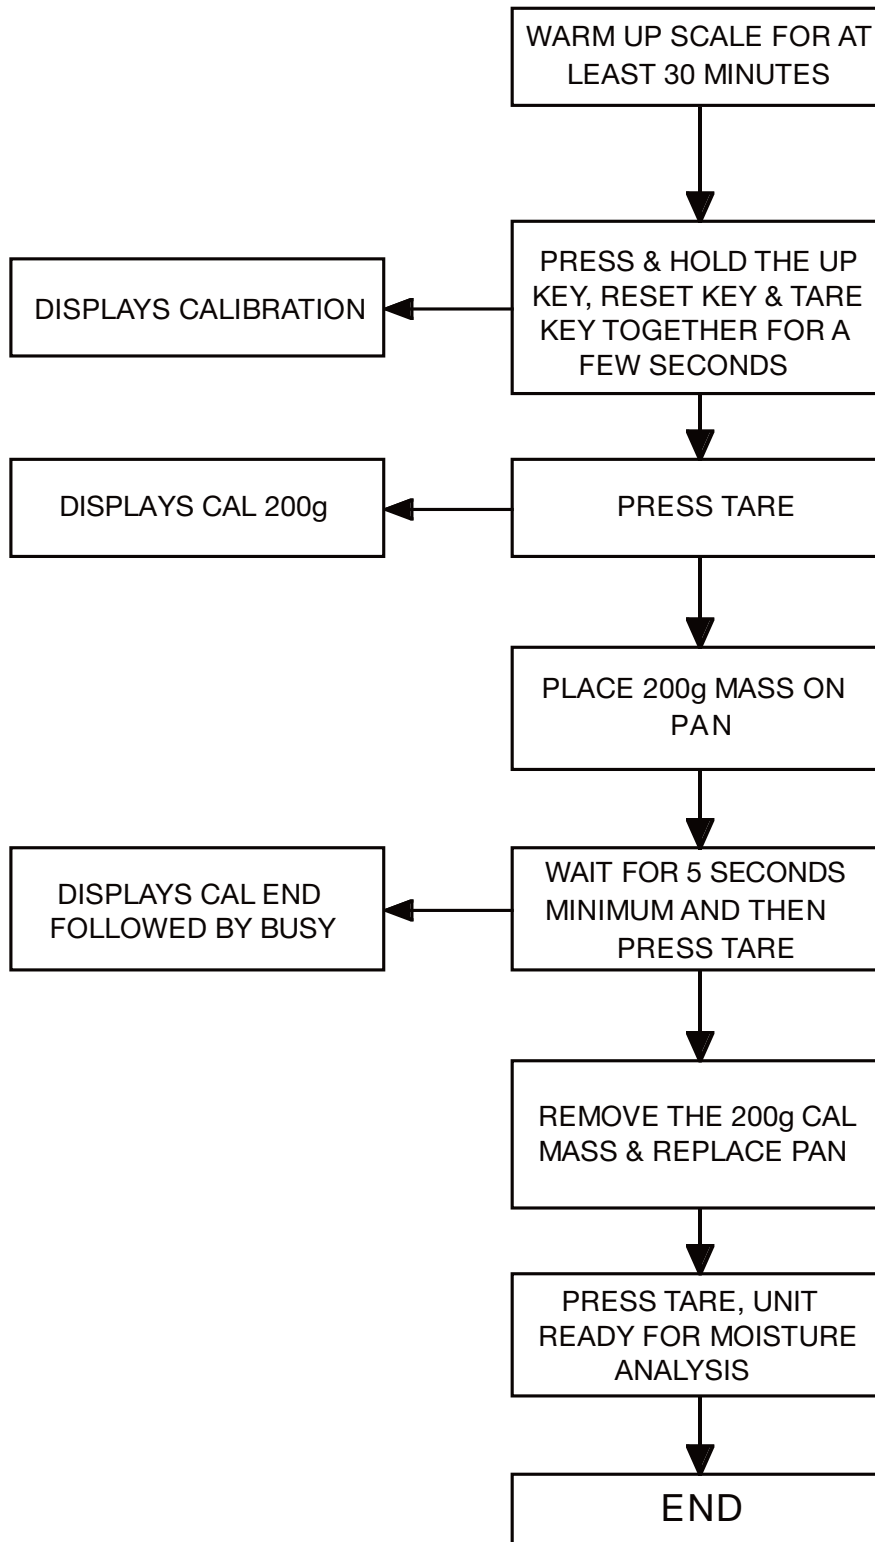

Simple Calibration Flow Chart

Simple Calibration Flow Chart

Simple Calibration Flow Chart

Simple Calibration Flow Chart

Simple Calibration Flow Chart

Simple Calibration Flow Chart

Simple Calibration Flow Chart

Simple Calibration Flow Chart

Simple Calibration Flow Chart

Simple Calibration Flow Chart

Simple Calibration Flow Chart

SV/SV-A Series

Simple Calibration Flow Chart

Simplified Calibration
(For the SV-10/1A/10A Only)