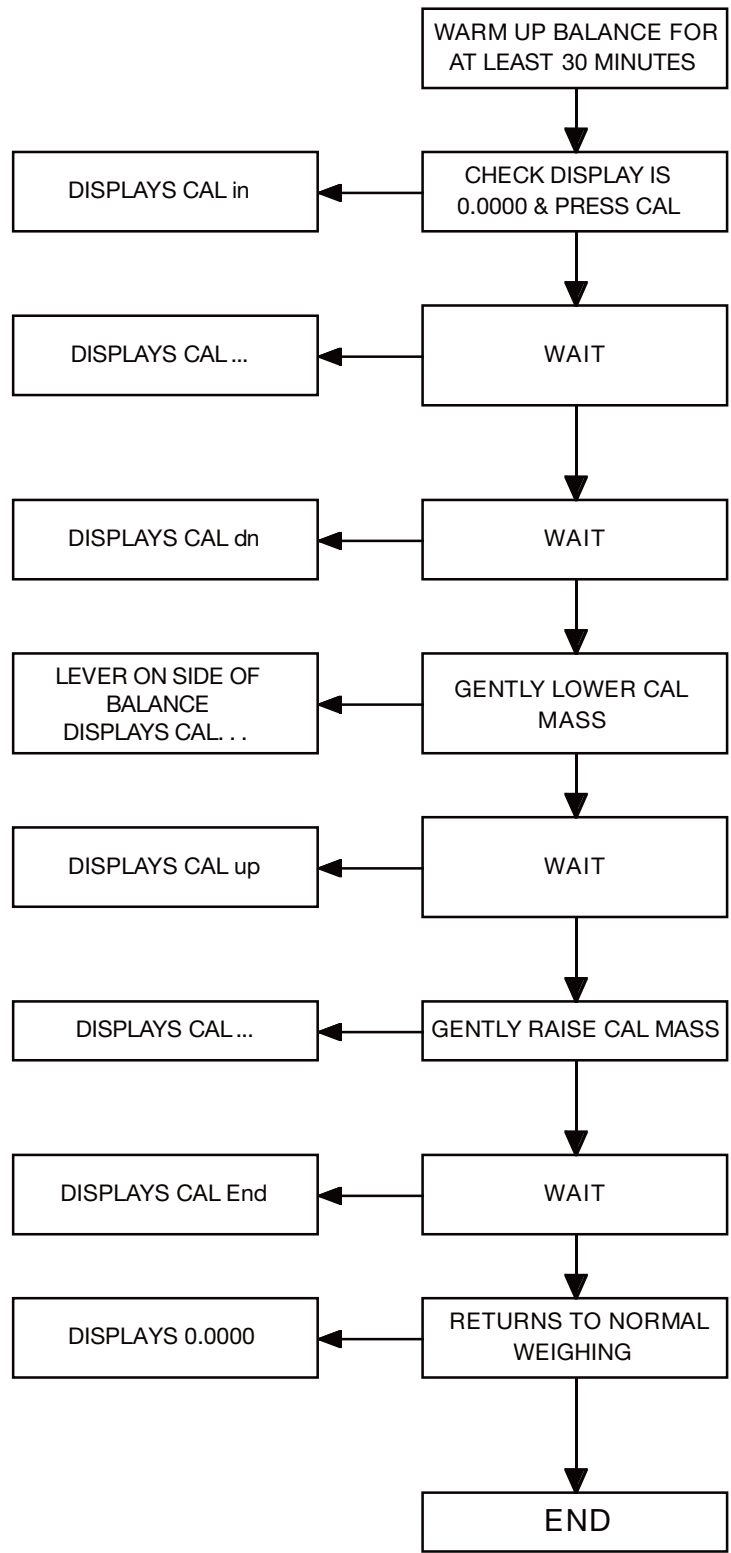

Simple Calibration Flow Chart

Simple Calibration Flow Chart

Simple Calibration Flow Chart

Simple Calibration Flow Chart

EK-G/EW-G Series

Simple Calibration Flow Chart

Simple Calibration Flow Chart

EK-i/EW-i Series

Simple Calibration Flow Chart

Simple Calibration Flow Chart

Simple Calibration Flow Chart

Simple Calibration Flow Chart

Simple Calibration Flow Chart

Simple Calibration Flow Chart

Simple Calibration Flow Chart