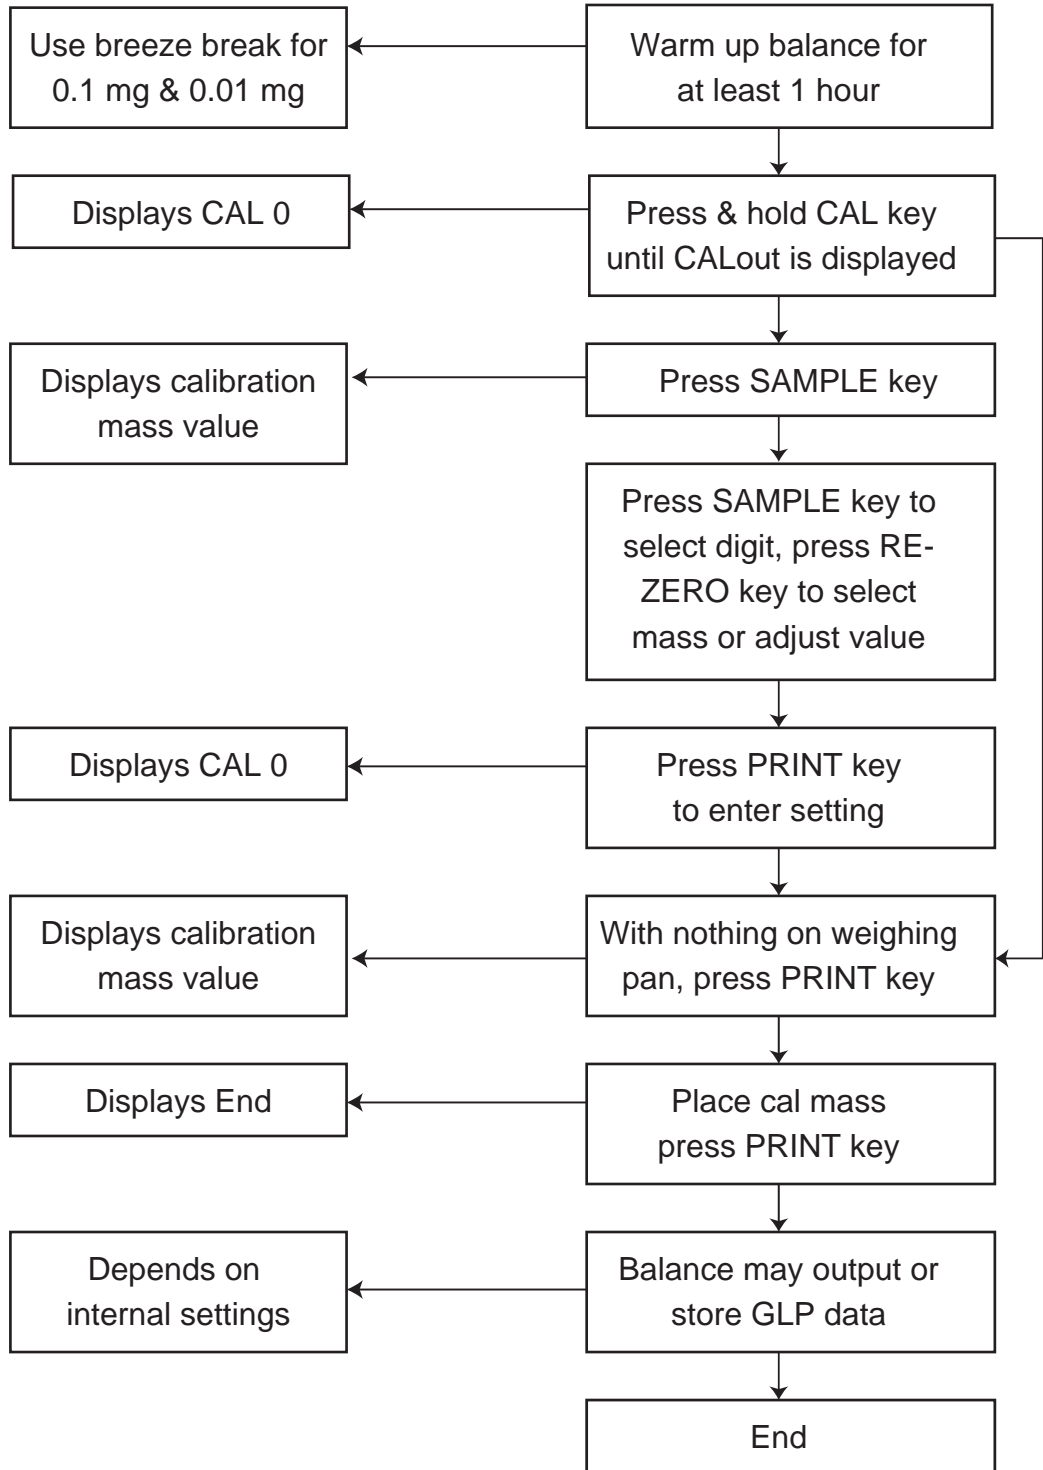

Indicators

AD-4316.....	Page 57
AD-4321.....	Page 58
AD-4322.....	Page 59
AD-4323.....	Page 60
AD-4324.....	Page 61
AD-4325.....	Page 62
AD-4326/7.....	Page 63
AD-4328.....	Page 64
AD-4329.....	Page 65
AD-4335/35C.....	Page 66
AD-4401.....	Page 67
AD-4402.....	Page 68

Simple Calibration Flow Chart

Simple Calibration Flow Chart

Simple Calibration Flow Chart

Simple Calibration Flow Chart

EK-G/EW-G Series

Simple Calibration Flow Chart

Simple Calibration Flow Chart

EK-i/EW-i Series

Simple Calibration Flow Chart

Simple Calibration Flow Chart

Simple Calibration Flow Chart

Simple Calibration Flow Chart

Simple Calibration Flow Chart

Simple Calibration Flow Chart

Simple Calibration Flow Chart