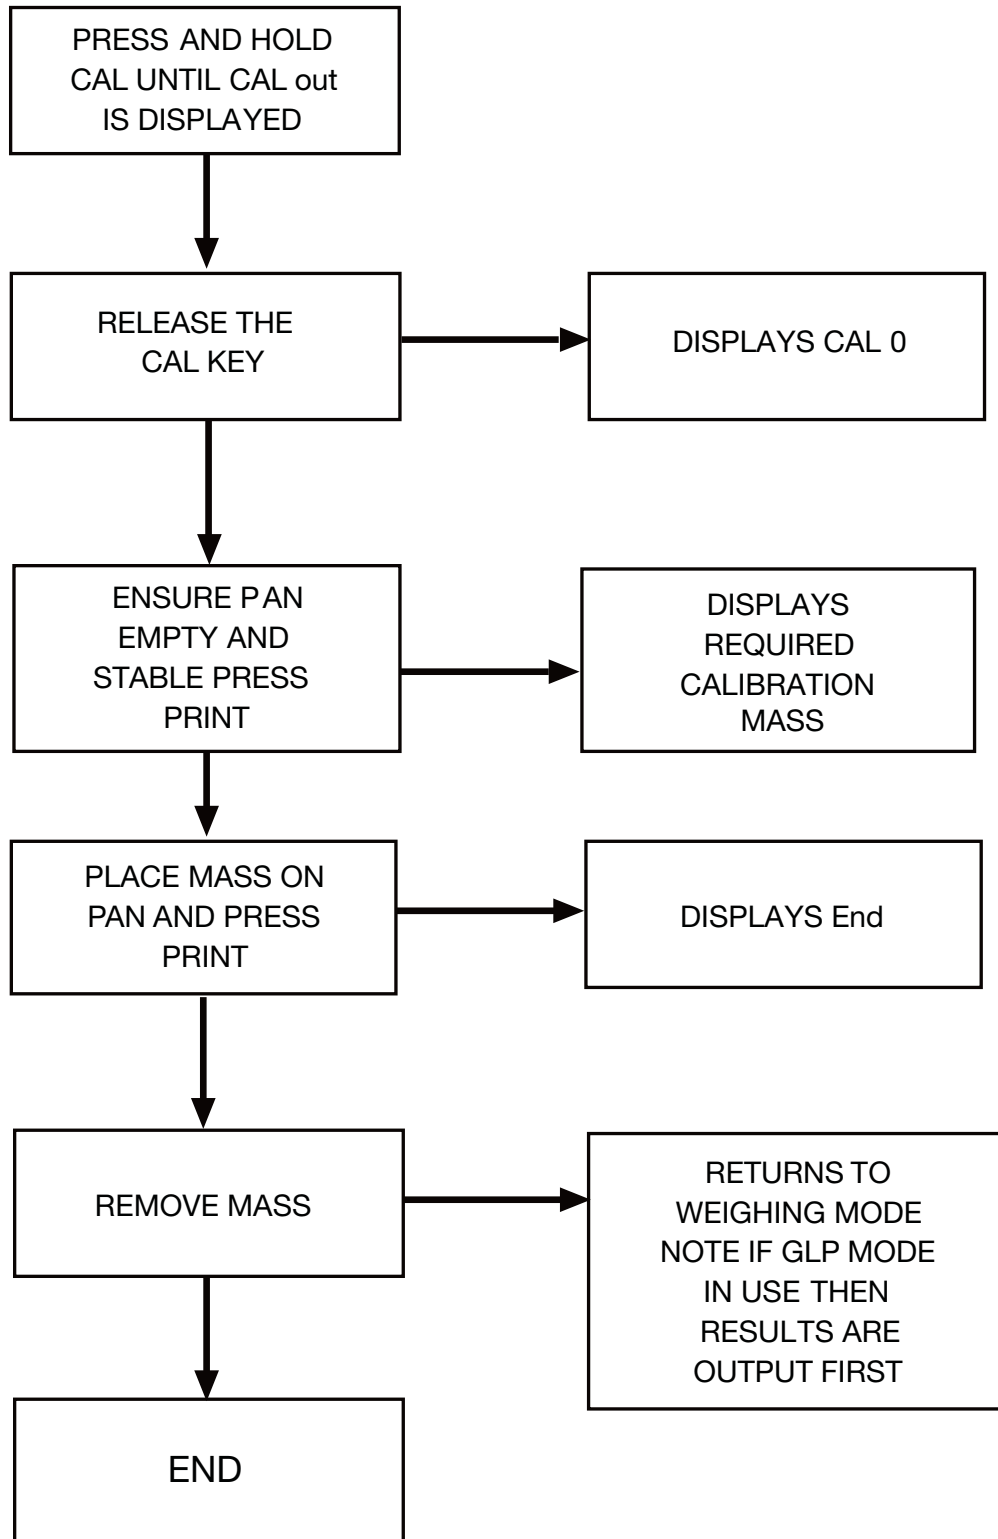

Simple Calibration Flow Chart