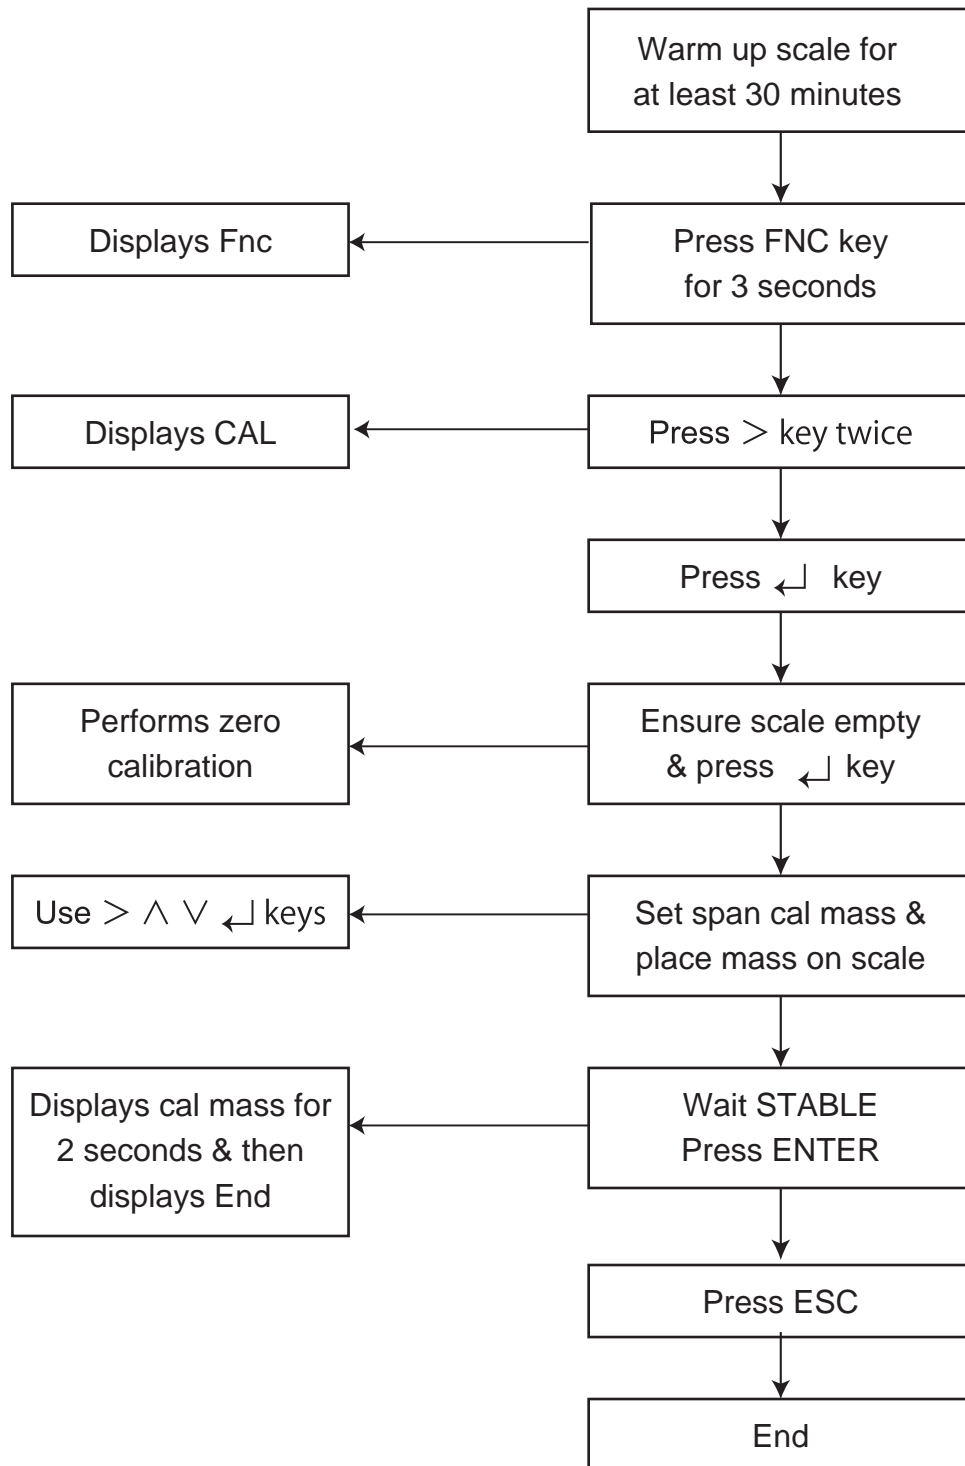

Simple Calibration Flow Chart

Simple Calibration Flow Chart

Simple Calibration Flow Chart

Simple Calibration Flow Chart

Simple Calibration Flow Chart

Simple Calibration Flow Chart

Simple Calibration Flow Chart

Simple Calibration Flow Chart

Simple Calibration Flow Chart

Simple Calibration Flow Chart

Simple Calibration Flow Chart

SV/SV-A Series

Simple Calibration Flow Chart

Simplified Calibration
(For the SV-10/1A/10A Only)