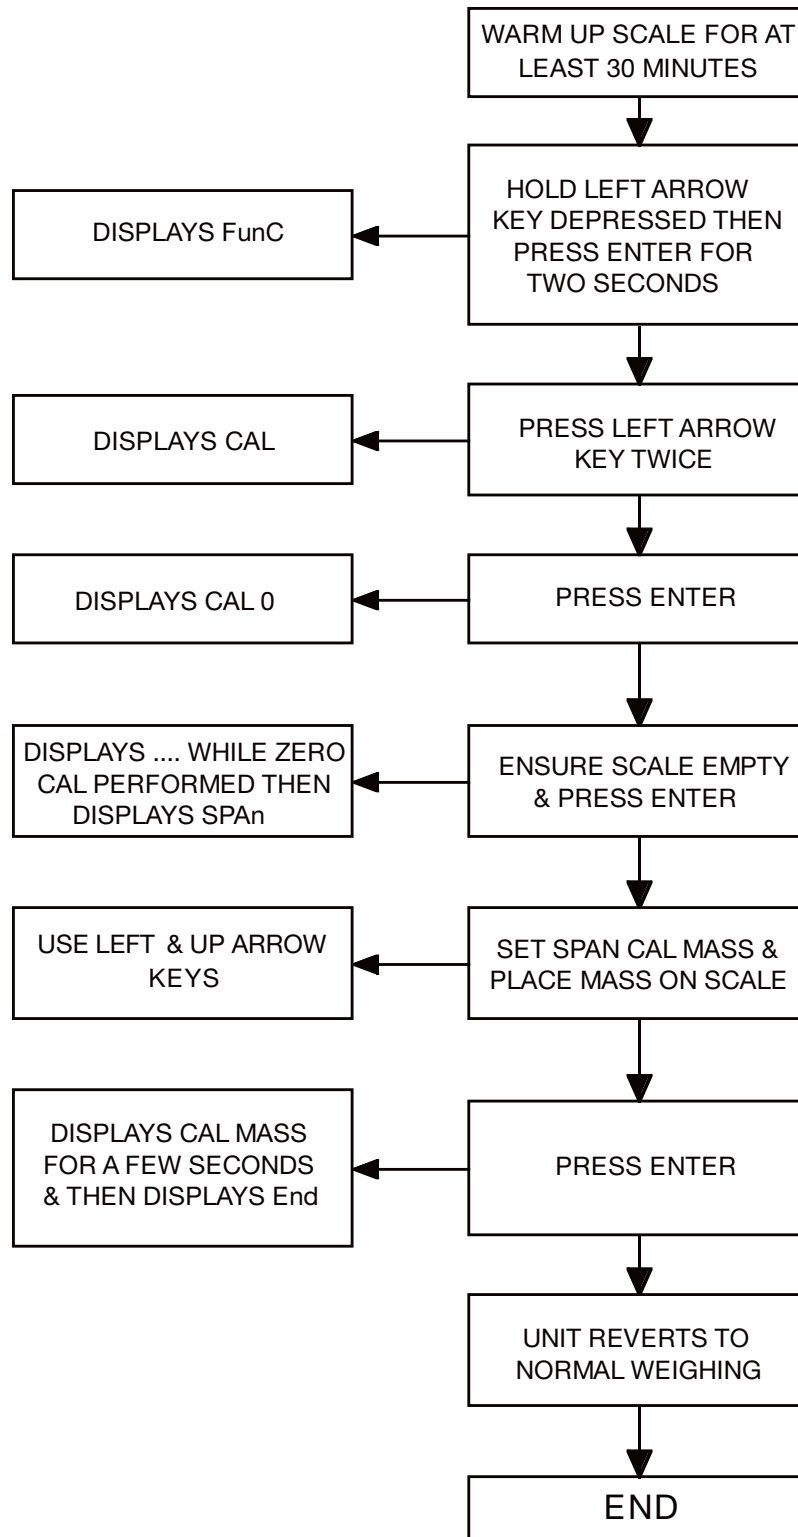

Simple Calibration Flow Chart

Simple Calibration Flow Chart

Simple Calibration Flow Chart

Simple Calibration Flow Chart

Simple Calibration Flow Chart

Simple Calibration Flow Chart

Simple Calibration Flow Chart

Simple Calibration Flow Chart

Simple Calibration Flow Chart

Simple Calibration Flow Chart

Simple Calibration Flow Chart

SV/SV-A Series

Simple Calibration Flow Chart

Simplified Calibration
(For the SV-10/1A/10A Only)