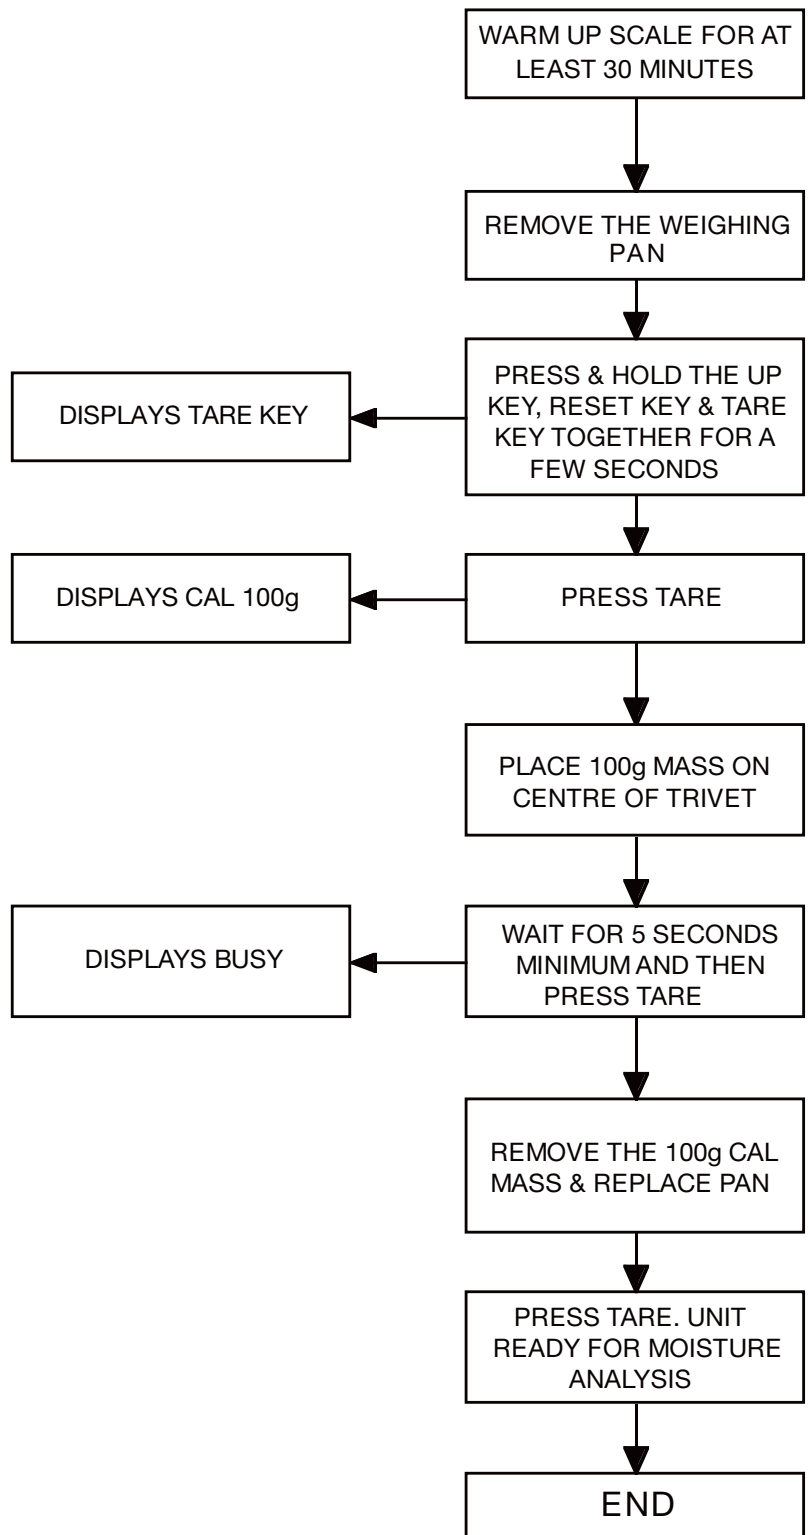

Simple Calibration Flow Chart

Simple Calibration Flow Chart

Simple Calibration Flow Chart

Simple Calibration Flow Chart

Simple Calibration Flow Chart

Simple Calibration Flow Chart

Simple Calibration Flow Chart

Simple Calibration Flow Chart

Simple Calibration Flow Chart

Simple Calibration Flow Chart

Simple Calibration Flow Chart

SV/SV-A Series

Simple Calibration Flow Chart

Simplified Calibration
(For the SV-10/1A/10A Only)