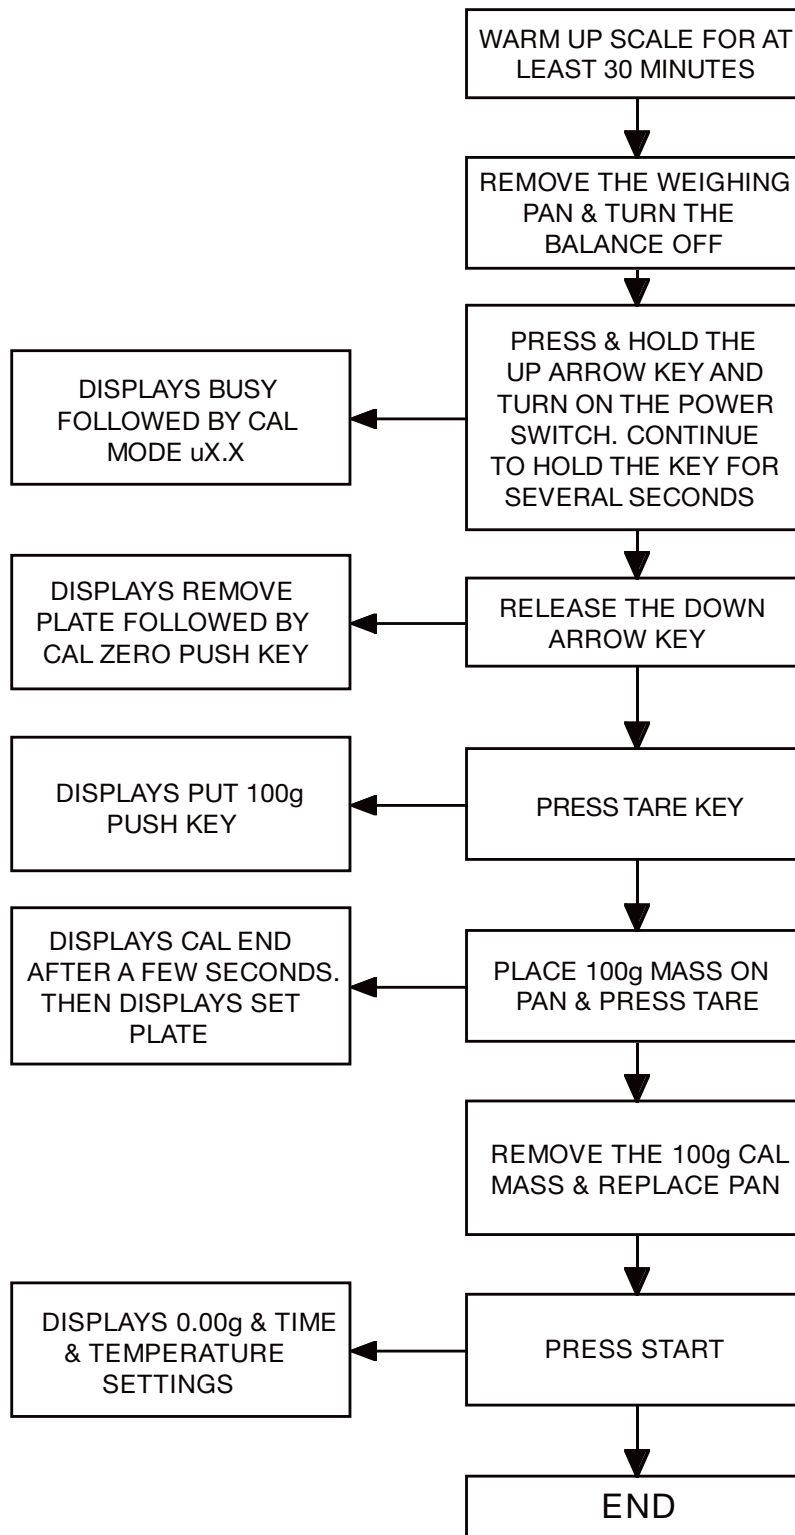

Simple Calibration Flow Chart

Simple Calibration Flow Chart

Simple Calibration Flow Chart

Simple Calibration Flow Chart

Simple Calibration Flow Chart

Simple Calibration Flow Chart

Simple Calibration Flow Chart

Simple Calibration Flow Chart

Simple Calibration Flow Chart

Simple Calibration Flow Chart

Simple Calibration Flow Chart

SV/SV-A Series

Simple Calibration Flow Chart

Simplified Calibration
(For the SV-10/1A/10A Only)