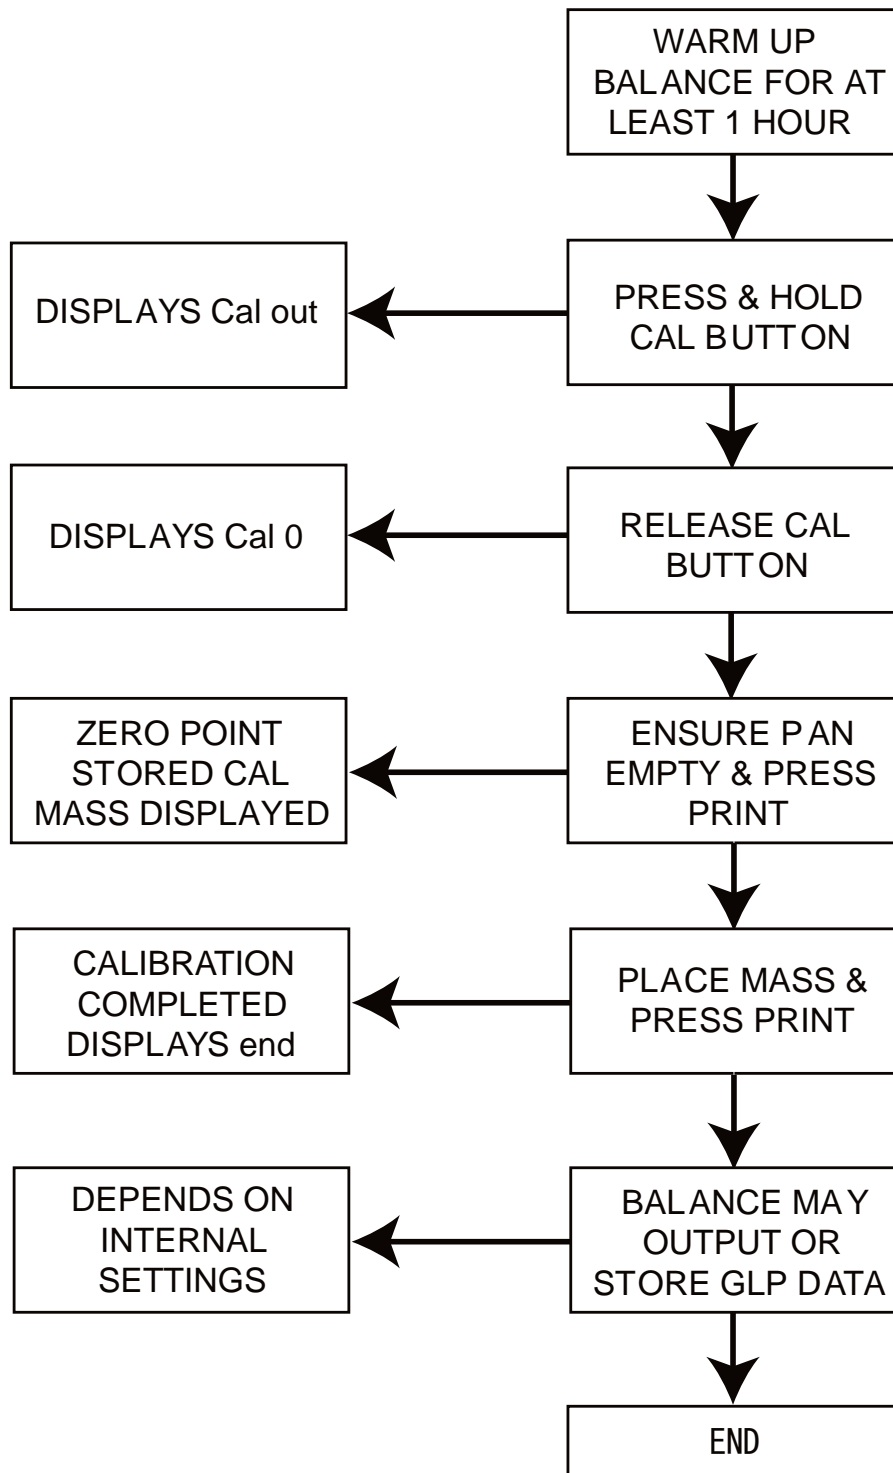

Simple Calibration Flow Chart

Simple Calibration Flow Chart

Simple Calibration Flow Chart

Simple Calibration Flow Chart

Simple Calibration Flow Chart

Simple Calibration Flow Chart

Simple Calibration Flow Chart

Simple Calibration Flow Chart

FZ-CT/FX-CT Series

Simple Calibration Flow Chart

Simple Calibration Flow Chart

FZ-iWP/FX-iWP Series

Simple Calibration Flow Chart

Simple Calibration Flow Chart

Simple Calibration Flow Chart

Simple Calibration Flow Chart

Simple Calibration Flow Chart

Simple Calibration Flow Chart

Simple Calibration Flow Chart

Simple Calibration Flow Chart

Simple Calibration Flow Chart

HF/HF-G/HP Series

Simple Calibration Flow Chart