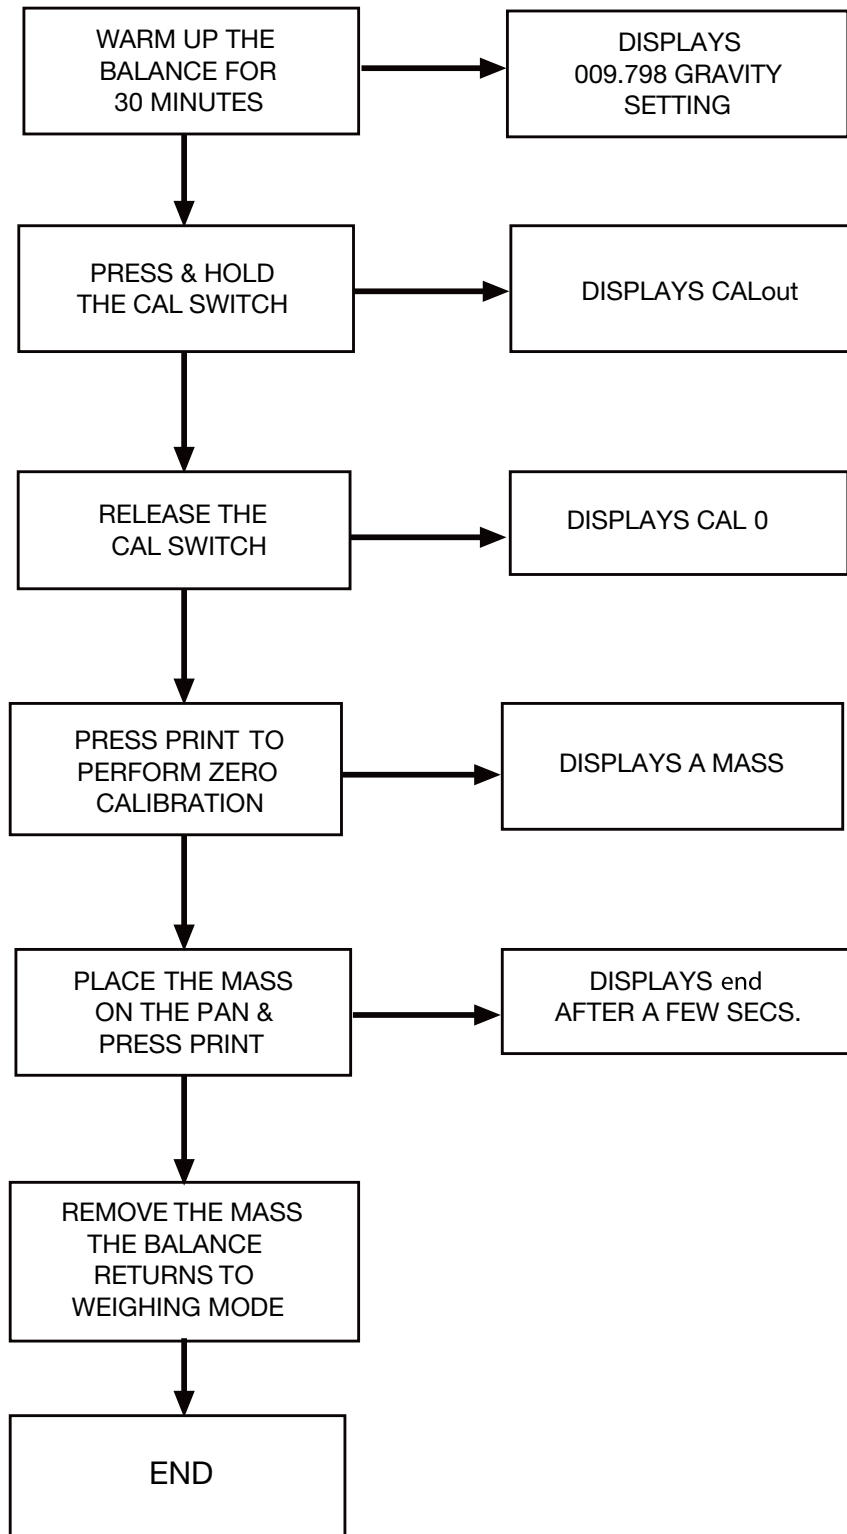

Simple Calibration Flow Chart